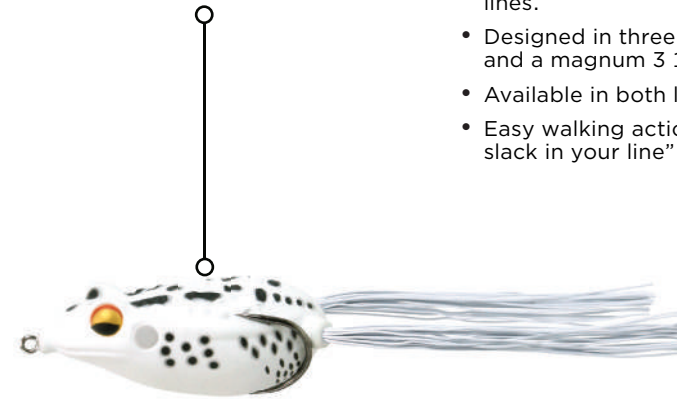

3D RATTLE TOAD

FRESHWATER

3D Textured Back
Mimics real texture of a frog

WF: White Frog