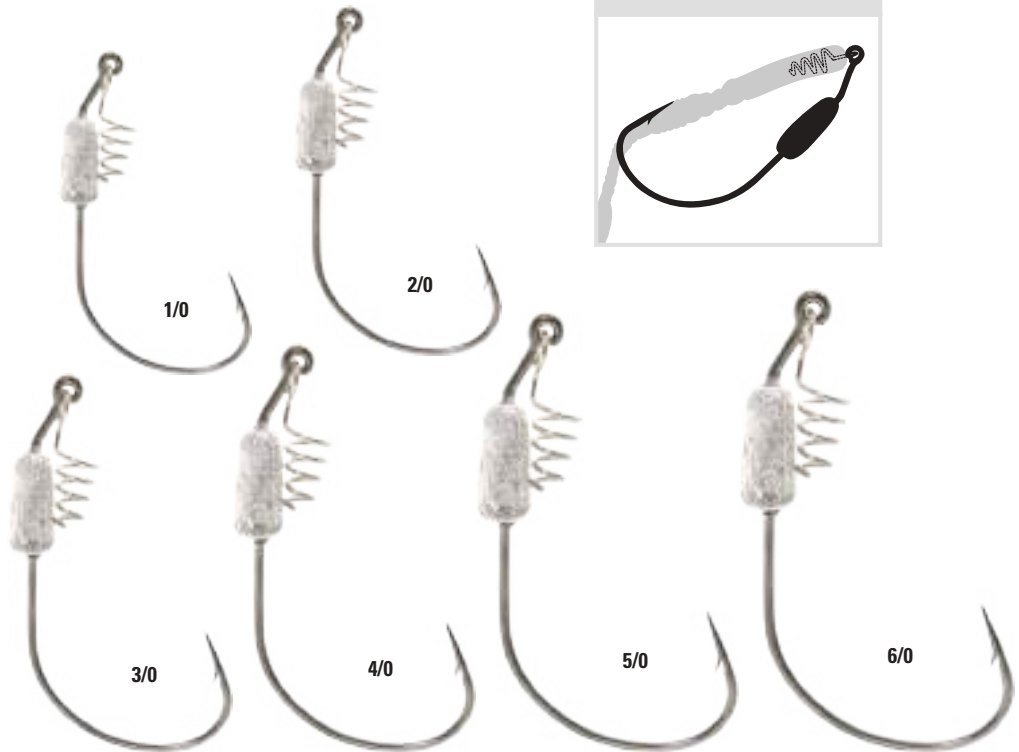

POWERLOCK PLUS® WITH SPRING KEEPER

REF. 91768S116
Quantity 3
Size 5/0,4/0,
3/0,2/0,
1/0
Weight - oz.
1/16

REF. 91768S18
Quantity 3
Size 5/0,4/0,
3/0,2/0,
1/0
Weight - oz.
1/8

REF. 91768S14
Quantity 3
Size 6/0
Weight - oz.
1/4