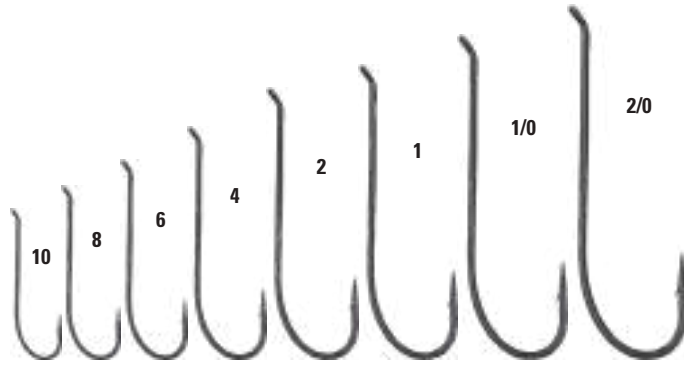

SL53UAP

SALMON SINGLE

REF. SL53UAP-TX
Quantity 25
Size 2/0,1/0,1,2,4,6,8,10