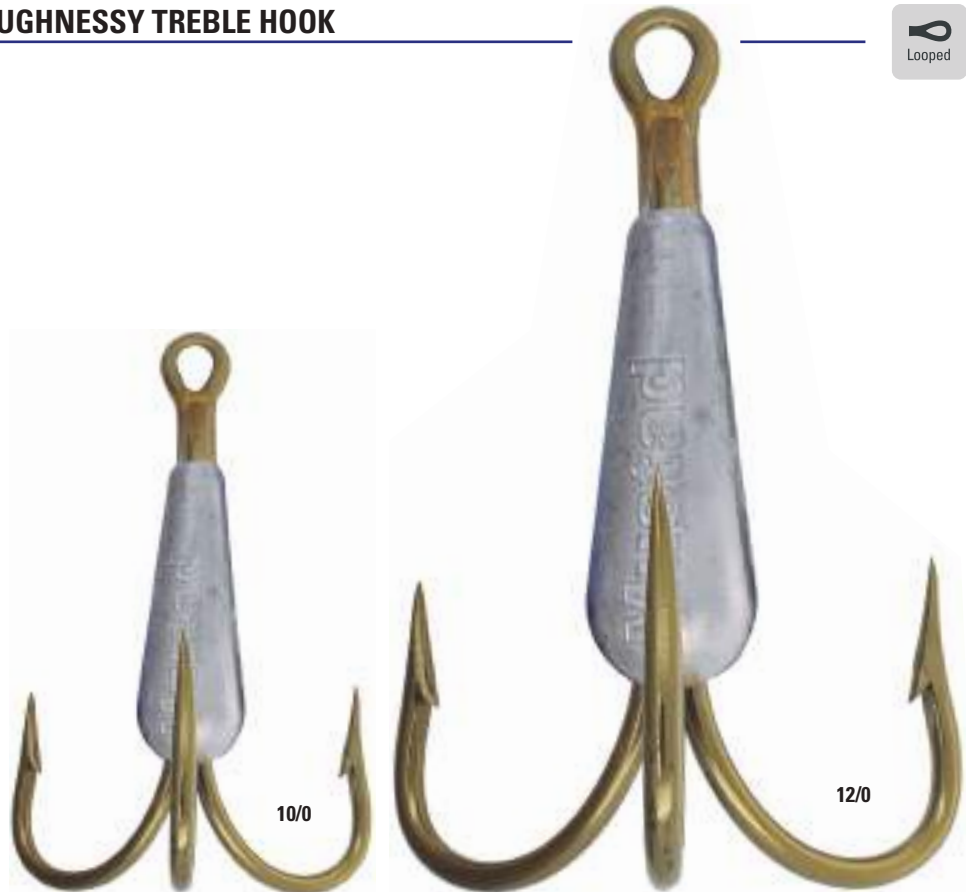

CLASSIC

W3551

WEEDLESS O'SHAUGHNESSY TREBLE HOOK

REF. W3551-BR
Quantity 5
Size 2/0,1/0,1,2,4

3599C

KINGFISH TREBLE HOOK - 4X STRONG

REF. 3599C-BN
Quantity 25
Size 1,2,4,6

REF. 3599C-BR
Quantity 25
Size 1,2,4,6