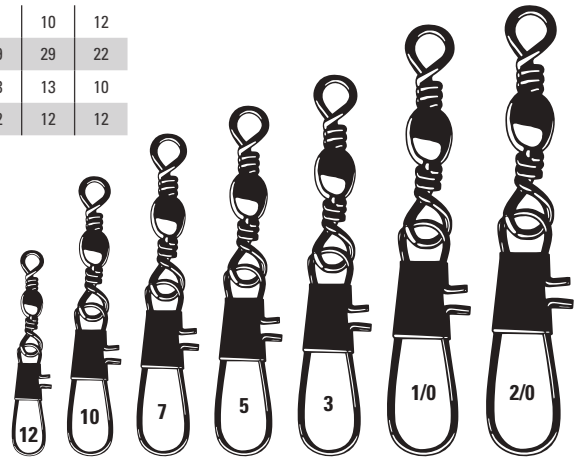

77315N

BARREL SWIVEL WITH INTERLOCK SNAP

Size	2/0	1/0	3	4	5	6	7	8	10	12
B/S / Lbs	77	77	66	55	44	33	29	29	29	22
B/S Kg	35	35	30	25	20	15	13	13	13	10
Quantity	4	5	7	8	8	10	10	12	12	12