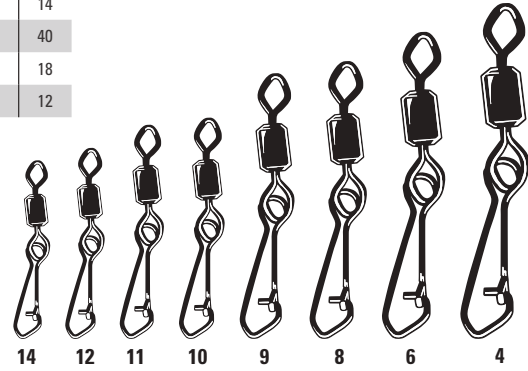

77550

ROLLING SWIVEL WITH DIAMOND EYE & J-SNAP

Size	4	6	8	9	10	11	12	14
B/S / Lbs	144	118	104	93	69	64	49	40
B/S Kg	65	53	47	42	31	29	22	18
Quantity	8	9	10	11	12	12	12	12