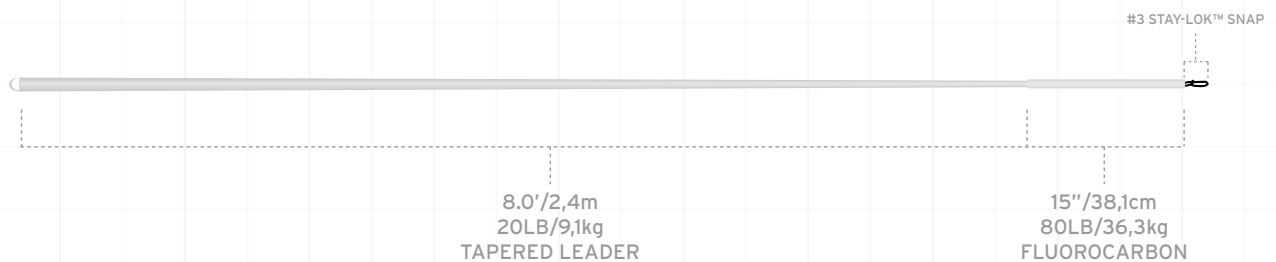

ITEM NUMBER	SUGG RETAIL	BUTT SECTION LENGTH	BUTT SECTION SIZE	FLUORO SECTION LENGTH	FLUORO SECTION SIZE	SNAP
139182	14.95	8'/2,4m	20LB/9,1kg tapered leader	15"/38,1cm fluoro	80LB/36,3kg fluoro	Size 3 Stay-Lok™ Snap