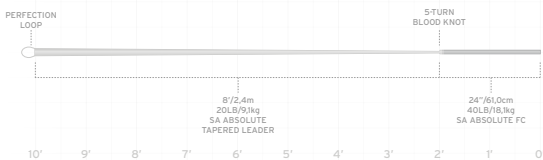

ABSOLUTE INSHORE LEADER

Premium Saltwater Leader

- 8' tapered leader aids in turnover of larger flies
- Premium 24" section of 40LB fluorocarbon shock tippet is nearly invisible to fish and holds up to nicks and abrasion
- Ideal for Snook and small Tarpon
- 2 Pack
- Hand tied in the USA

ITEM NUMBER	SUGG RETAIL	BUTT SECTION LENGTH	BUTT SECTION SIZE	SHOCK TIPPET LENGTH	SHOCK TIPPET SIZE
138017	16.95	8'/2,4m	20LB/9,1kg	24" / 70,0cm	40LB / 18,1kg