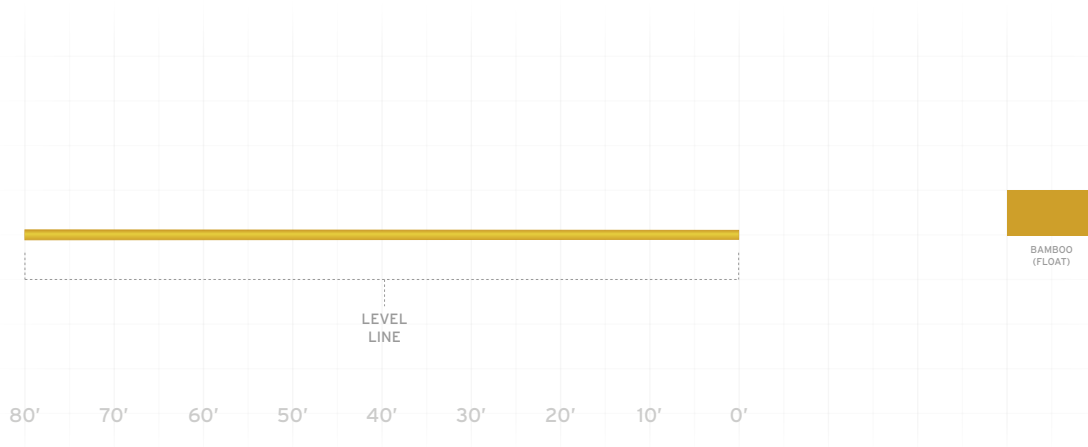

*Grain weight for the first 30'

MASTERY

COMPETITION NYMPH MONO CORE

For European-Style Nymphing

- Ultra-thin level-line design for premium performance and sensitivity
- For use with rods 0- through 5-weight
- Meets FIPS Mouche competition specifications
- For use in moderate and cold climates
- Monofilament core
- Comes with braided loop connection