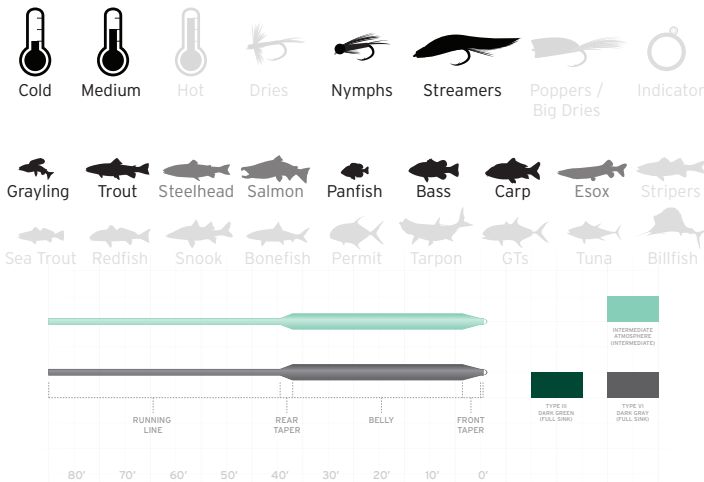

FULL SINK & INTERMEDIATE

All-Purpose Sinking Lines

- Especially effective for fishing streamers
- Ideal for use in stillwater situations
- Front welded loop on Intermediate and Sink 3; Sink 6 includes braided loop connection
- Sink Rate: Intermediate = 1.25 ips
- Sink Rate: Sink 3 = 2.5 - 3.5 ips
- Sink Rate: Sink 6 = 5.5 - 6.5 ips
- For use in moderate and cold climates