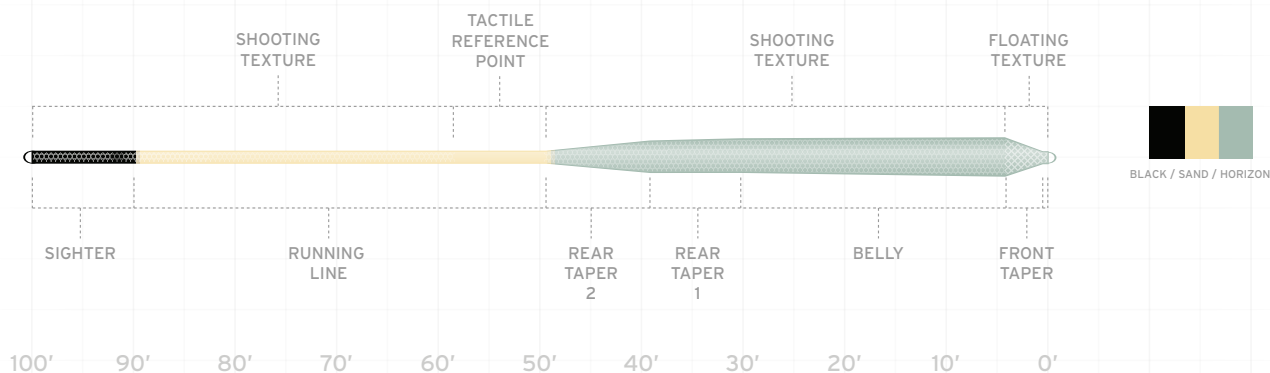

*Grain weight for the first 30'

INFINITY SALT

The Go-To Line for All Saltwater Species

- Features the revolutionary **AST Plus** slickness additive for superior shooting ability and increased durability
- Floating Texture on the tip section for the ultimate in flotation
- Shooting Texture running line delivers longer casts
- Made half size heavy turns over large flies on windy days
- Extended head length for accuracy at distance
- High-contrast sighter to identify the back of the line when fighting fish on long runs
- Tropi-Core technology remains stiff and slick in tropical environments
- **SA AMP INFINITY SW WF XX F**
(X = line weight)