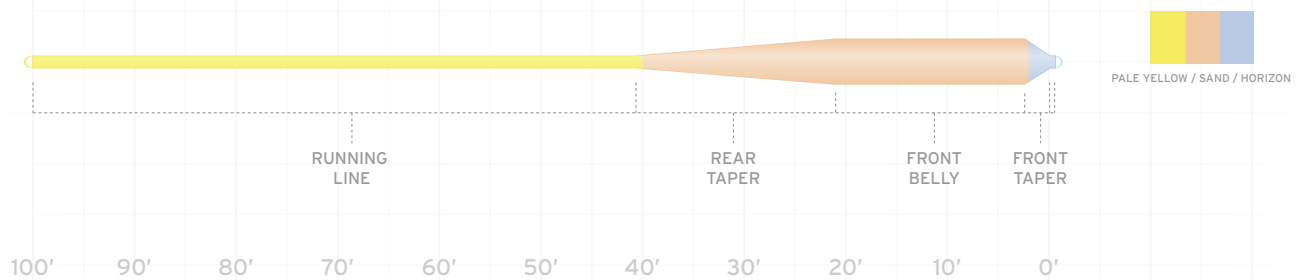

*Grain weight for the first 30'

GRAND SLAM

Bonefish, Permit, and Tarpon, All on One Line

- Features the revolutionary **AST Plus** slickness additive for superior shooting ability and increased durability
- The perfect line for bonefish, tarpon, and permit on the flats; also great for snook, redfish, and sea trout
- Overweighted by .75 sizes to load rods quickly; use designated line weight for your rod
- Short, powerful head turns over long leaders with heavy flies
- Tropi-Core technology remains stiff and slick in tropical environments
- **SA AMP SMTH GR SLAM WF X F**
(X = line weight)