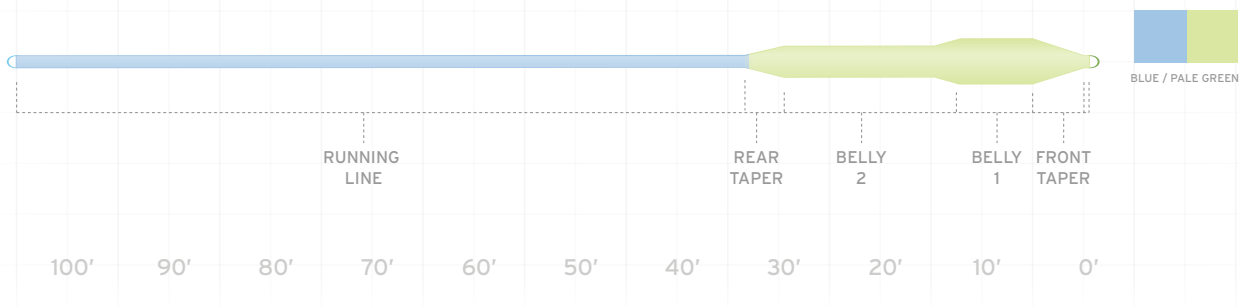

ITEM NUMBER	LINE WEIGHT	SUGG RETAIL	HEAD LENGTH	TOTAL LENGTH	HEAD WEIGHT	GRAIN WEIGHT*
126380	WF-6-I	99.95	33.5'	105.0'	225	210
126397	WF-7-I	99.95	33.5'	105.0'	265	240
126403	WF-8-I	99.95	33.5'	105.0'	300	280
126410	WF-9-I	99.95	33.5'	105.0'	360	330
126427	WF-10-I	99.95	33.5'	105.0'	410	380
126434	WF-11-I	99.95	33.5'	105.0'	510	450
126441	WF-12-I	99.95	33.5'	105.0'	535	500