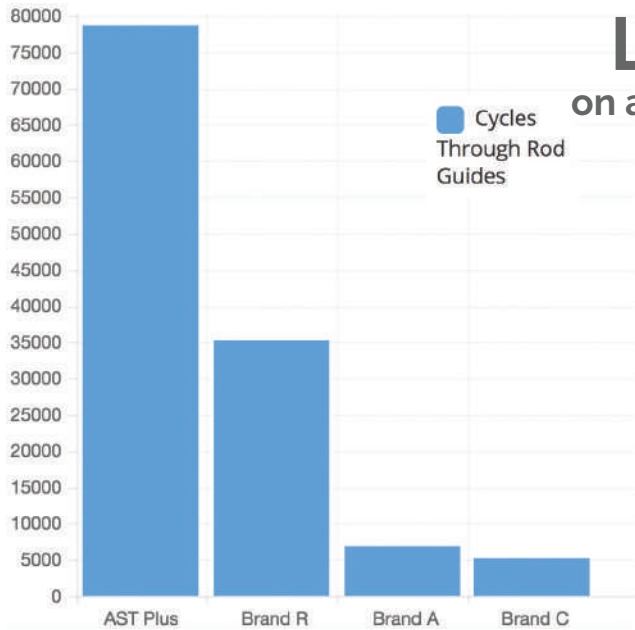

TECHNOLOGIES

The logo for AST PLUS+ is a dark red square with rounded corners. Inside the square, the text "AST" is positioned above "PLUS+", both in a white, bold, sans-serif font. A small white plus sign is located at the top right of the "PLUS" portion.

AST
PLUS⁺

SLICKNESS

Down to a Science

Introducing **AST Plus**, the most advanced slickness technology in the world. Lasting on average **8 TIMES LONGER**, with up to **5 TIMES LESS FRICTION** than competitor's lines, AST Plus is **slickness, down to a science**.

Available **exclusively** from Scientific Anglers

Lasts 8 Times Longer on average, than the closest three competitors

In addition to creating the slickest lines on the planet, **AST Plus** increases the durability of fly lines by leaps and bounds. Throughout our durability testing, lines with AST Plus consistently performed better than any other lines on the market. On average, **lines with AST Plus last 8 times longer** than lines from our top three competitors.

How to read this chart: In our durability testing, we affix a weight to the end of a line and run it through the tip-top of a fly rod. One cycle constitutes the lowering and raising of this weight to provide friction through the guide. In looking at this chart, it is evident that lines with AST Plus last far longer than the lines of our top three competitors. In fact, **lines with AST Plus last over 120% longer than the closest competition and, on average, 862% longer than the top three competitors.**