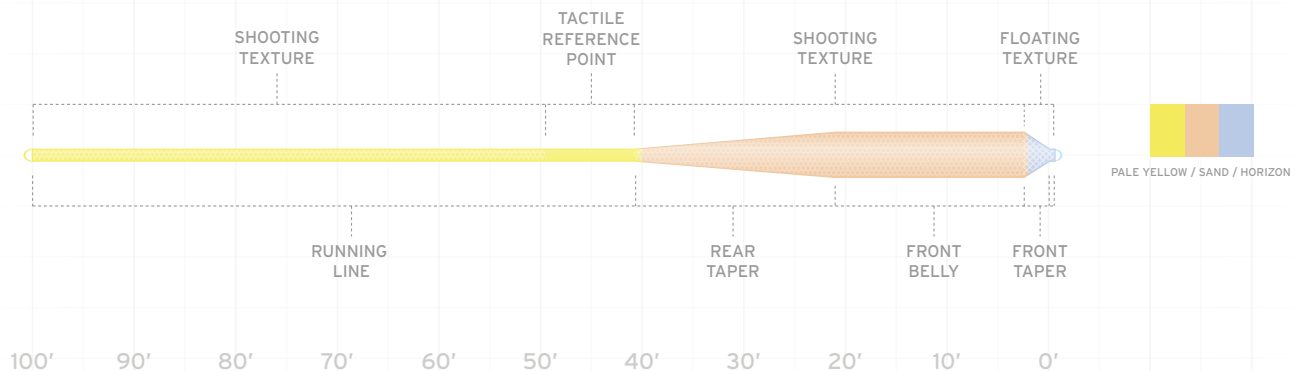

ITEM NUMBER	LINE WEIGHT	SUGG RETAIL	HEAD LENGTH	TOTAL LENGTH	HEAD WEIGHT	GRAIN WEIGHT*
126779	WF-6-F	129.95	40.0'	100.0'	230	180
126786	WF-7-F	129.95	40.0'	100.0'	255	205
126793	WF-8-F	129.95	40.0'	100.0'	300	235
126809	WF-9-F	129.95	40.0'	100.0'	335	270
126816	WF-10-F	129.95	40.0'	100.0'	405	320
126823	WF-11-F	129.95	40.0'	100.0'	450	370
126830	WF-12-F	129.95	40.0'	100.0'	515	435

*Grain weight for the first 30'