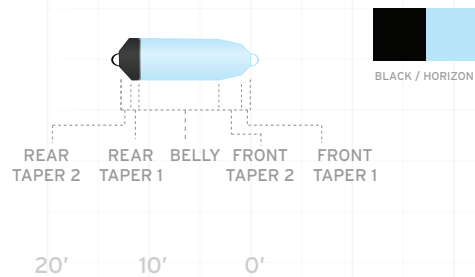

ITEM NUMBER	WEIGHT	SUGG RETAIL	HEAD LENGTH	GRAIN WEIGHT
128650	180 GRAIN	59.95	11.0'	180
128667	210 GRAIN	59.95	12.0'	210
128674	240 GRAIN	59.95	13.0'	240
128681	270 GRAIN	59.95	14.0'	270
128698	300 GRAIN	59.95	15.5'	300
128704	330 GRAIN	59.95	17.0'	330
128711	360 GRAIN	59.95	18.0'	360
131810	390 GRAIN	59.95	19.5'	390
131827	420 GRAIN	59.95	21.0'	420