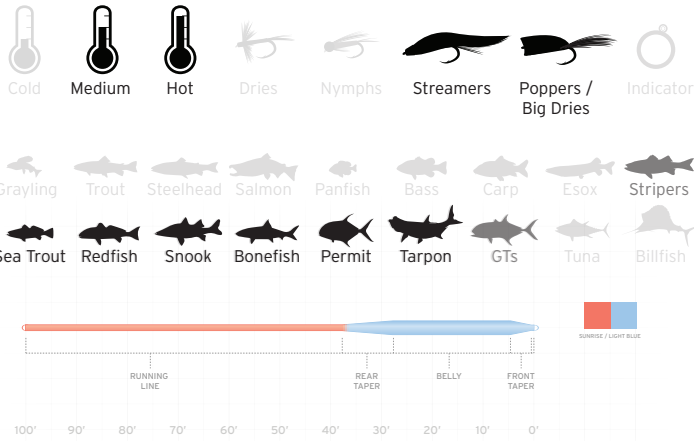

SALTWATER

Floating All-Around Saltwater Taper

- Compound taper turns over saltwater flies on long casts into the wind
- An excellent presentation taper for discerning fish; ideal for bonefish, permit, tarpon, redfish, and snook
- Carries line with ease, shoots with precision
- Two-tone for better visibility
- Half-size heavy for quick loading; use designated line weight for your rod; optimal casting and fishing from 60-80 feet
- Variable head lengths for distance casting and quick shots to passing fish
- Tropi-Core technology remains slick and stiff in tropical environments
- **SA MS SWT WF X F** (X = line weight)

ITEM NUMBER	LINE WEIGHT	SUGG RETAIL	HEAD LENGTH	TOTAL LENGTH	HEAD WEIGHT	GRAIN WEIGHT*
121163	WF-7-F	79.95	37.5'	100.0'	250	200
121170	WF-8-F	79.95	37.5'	100.0'	280	225
121187	WF-9-F	79.95	37.5'	100.0'	310	260
121194	WF-10-F	79.95	40.5'	100.0'	395	305

*Grain weight for the first 30'

BONEFISH

For Bonefish on the Flats

- Revised taper for delicate deliveries to skittish fish in crystal-clear water; an excellent line for bonefish and permit
- Loads fast and lands light for increased accuracy
- Medium-length head for line control and optimal casting and fishing at 60-80 feet
- Tropi-Core technology remains stiff and slick in tropical environments
- **SA MS BF WF X F** (X = line weight)

ITEM NUMBER	LINE WEIGHT	SUGG RETAIL	HEAD LENGTH	TOTAL LENGTH	HEAD WEIGHT	GRAIN WEIGHT*
121132	WF-7-F	79.95	37.5'	100.0'	240	185
121149	WF-8-F	79.95	39.7'	100.0'	280	210
121156	WF-9-F	79.95	41.8'	100.0'	340	240

*Grain weight for the first 30'