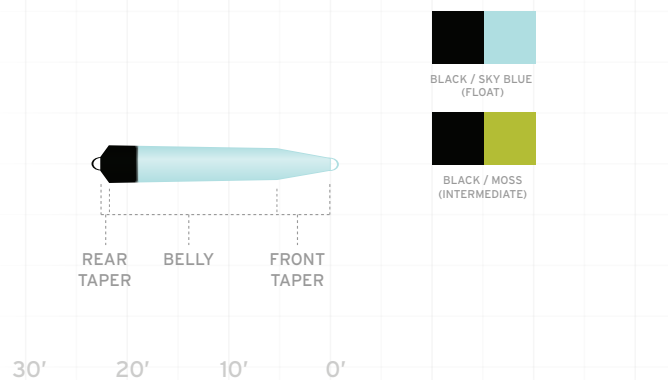

SKAGIT FLOATING	SKAGIT INTERMEDIATE	WEIGHT	SUGG RETAIL	FLOATING HEAD LENGTH	INTERMEDIATE HEAD LENGTH	GRAIN WEIGHT
139281	139359	420 GRAIN	59.95	21.0'	20.0'	420
139298	139366	450 GRAIN	59.95	21.5'	20.5'	450
139304	139373	480 GRAIN	59.95	21.5'	20.5'	480
139311	139380	510 GRAIN	59.95	22.0'	21.0'	510
139328	139397	540 GRAIN	59.95	22.5'	21.5'	540
139335	139403	570 GRAIN	59.95	23.0'	22.0'	570
139342	139410	600 GRAIN	59.95	23.5'	22.5'	600

*Full head weight