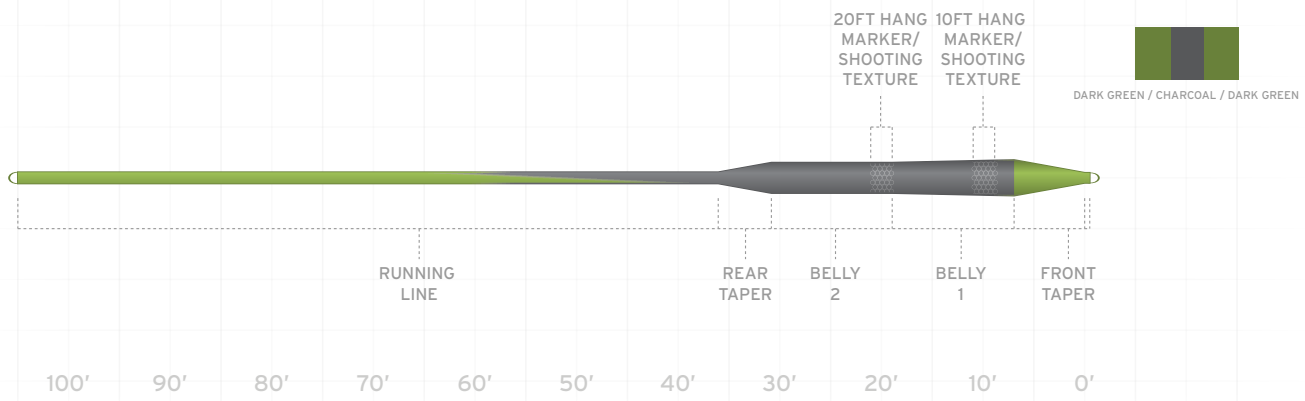

*Grain weight for the first 30'

PARABOLIC SINK

Sinks in a U-Shaped Profile

- Designed specifically for the demands of stillwater anglers; based on our popular MPX taper
- Overweighted by two line weights for multiple flies and long leaders; use designated line weight for your rod
- Features 10-foot and 20-foot textured hang markers
- Seamless Density technology provides a smooth transition between densities, eliminates hinging, and provides a straight-line connection to the fly
- Sinking in a U-shaped profile, this line features a Sink 3 running line, Sink 5 head, and a Sink 3 tip
- This line sinks faster in the middle to move the fly in a U-shaped retrieve, which is great for triggering strikes
- Braided multifilament core; for moderate/cold climates
- **SA SD PRBLC WF X S# S# S#**
(X = line weight; # = sink rate)