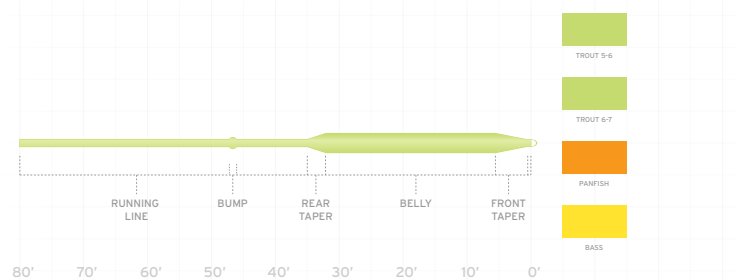

Air Cel Bass

- Designed for bass fishing with a 7- or 8-weight rod

ITEM NUMBER	LINE WEIGHT	SUGG RETAIL	HEAD LENGTH	TOTAL LENGTH	GRAIN WEIGHT*
112741	TROUT 5-6	39.95	40.0'	80.0'	150
112758	TROUT 6-7	39.95	40.0'	80.0'	175
112734	PANFISH 5-6	39.95	35.0'	80.0'	160
112727	BASS 7-8	39.95	35.0'	80.0'	210

*Grain weight for the first 30'