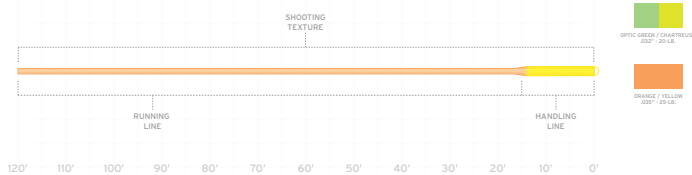

ITEM NUMBER	SIZE	SUGG RETAIL	DIAM.	TOTAL LENGTH
132169	20 LB	59.95	0.032"	120.0'
132176	25 LB	59.95	0.035"	120.0'