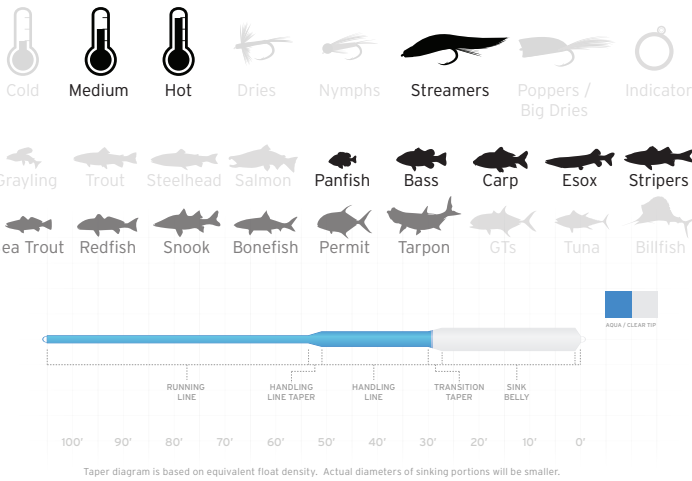

SINK 30 CLEAR

Clear Intermediate Sinking-Head Line for Warm Water

- 30' intermediate sinking head with handling line
- For warmwater applications; designed for fishing streamers out of a boat
- An excellent streamer line for bass, pike, carp, and other warmwater species
- Low-tangle design increases shooting distance
- Intermediate running line
- Sink Rate: 1.25 ips (Intermediate)
- For use in moderate climates
- Monofilament core
- **SA SONAR SINK 30 ###** (# = grain weight)

ITEM NUMBER	LINE WEIGHT	SUGG RETAIL	HEAD LENGTH	TOTAL LENGTH	GRAIN WEIGHT*
103992	200 GR 6-7 WT	99.95	30.0'	105.0'	200
104005	250 GR 7-8 WT	99.95	30.0'	105.0'	250
104012	300 GR 8-9 WT	99.95	30.0'	105.0'	300
104029	350 GR 9-10 WT	99.95	30.0'	105.0'	350
104036	400 GR 11-12 WT	99.95	30.0'	105.0'	400

*Grain weight for the first 30'

SONAR SINK 25 COLD

Sinking-Head Fly Line for Cold Water

- 25' extra-fast sinking head with handling line
- For coldwater applications; designed for fishing streamers while wading
- An excellent streamer line for trout, bass, steelhead, and salmon; works well for stripers
- Low-tangle design increases shooting distance
- Floating running line
- Super Fast Sink: 4.0 - 8.0 ips, sinks 4' - 15'
- For use in moderate and cold climates
- Braided multifilament core
- **SA SONAR SINK 25 ###** (# = grain weight)

ITEM NUMBER	LINE WEIGHT	SUGG RETAIL	HEAD LENGTH	TOTAL LENGTH	GRAIN WEIGHT*	SINK RATE
121477	150 GR 5-6 WT	99.95	25.0'	105.0'	150	4 IPS
121484	200 GR 6-7 WT	99.95	25.0'	105.0'	200	4.6 IPS
121491	250 GR 7-8 WT	99.95	25.0'	105.0'	250	5.3 IPS
121507	300 GR 8-9 WT	99.95	25.0'	105.0'	300	6 IPS
121514	350 GR 9-10 WT	99.95	25.0'	105.0'	350	6.7 IPS

*Grain weight for the first 25'