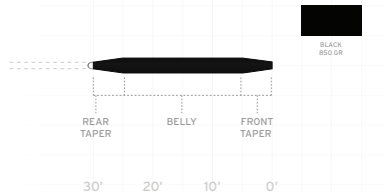

ITEM NUMBER	SIZE	SUGG RETAIL	DIAM.	TOTAL LENGTH
113748	25 LB	39.95	0.030"	120.0'

DEEP WATER EXPRESS

Sinking Shooting Taper

Welded Loop

- Fast-sinking shooting taper
- Sink Rates: 9.0 - 10.0 ips
- Braided multifilament core