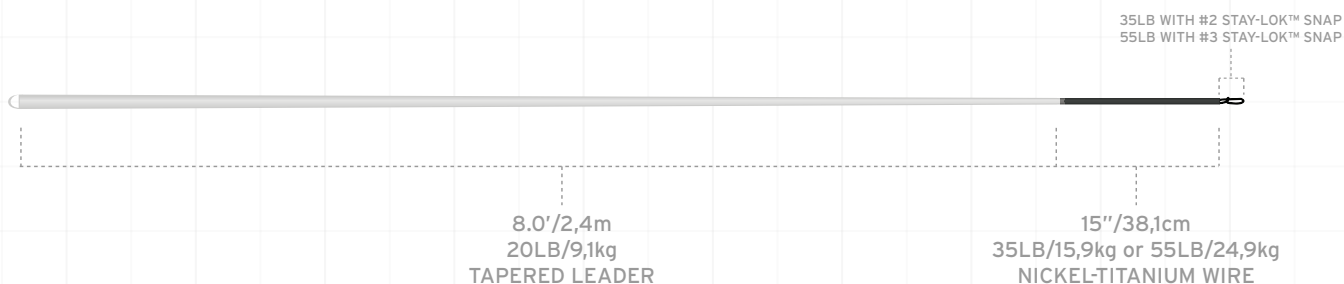

ITEM NUMBER	SUGG RETAIL	BUTT SECTION LENGTH	BUTT SECTION SIZE	WIRE SECTION LENGTH	WIRE SECTION SIZE	SNAP
139168	16.95	8'/2,4m	20LB/9,1kg tapered leader	15"/38,1cm	35LB/15,9kg 1x7 NITi	Size 2 Stay-Lok™ Snap
139175	16.95	8'/2,4m	20LB/9,1kg tapered leader	15"/38,1cm	55LB/24,9kg 1x7 NITi	Size 3 Stay-Lok™ Snap