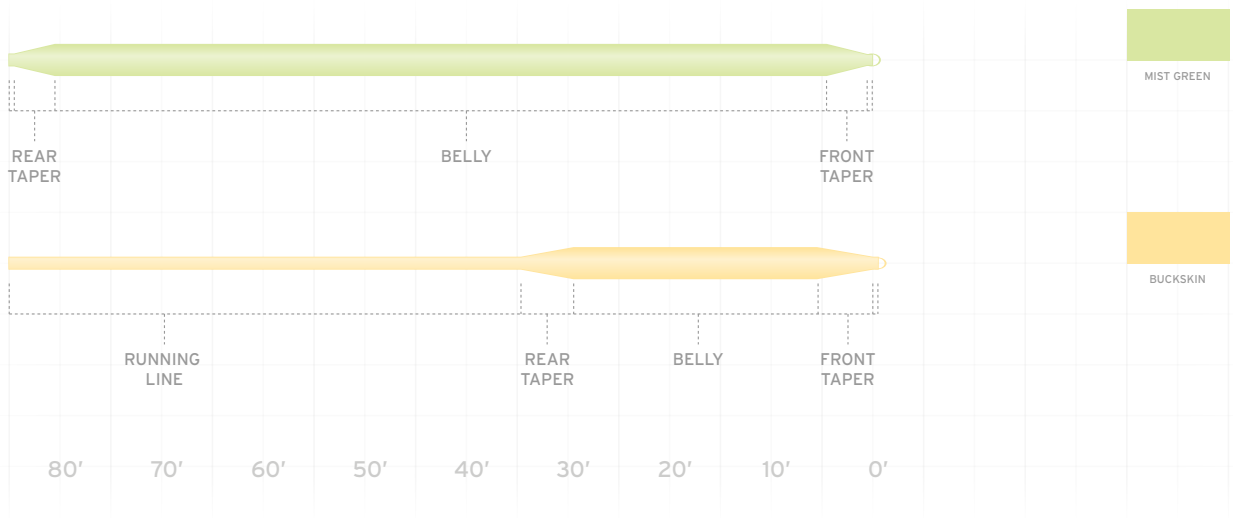

DOUBLE TAPER	WF BUCKSKIN	LINE WEIGHT	SUGG RETAIL	WF HEAD LENGTH	TOTAL LENGTH	GRAIN WEIGHT
129909	117166	WF/DT-3-F	59.95	32.0'	85.0'	100
129916	117173	WF/DT-4-F	59.95	34.0'	85.0'	120
129923	117180	WF/DT-5-F	59.95	34.0'	85.0'	140
129930	117197	WF/DT-6-F	59.95	36.0'	85.0'	160
-	120388	WF-7-F	59.95	36.0'	85.0'	185
-	121866	WF-8-F	59.95	38.0'	85.0'	210

*Grain weight for the first 30'