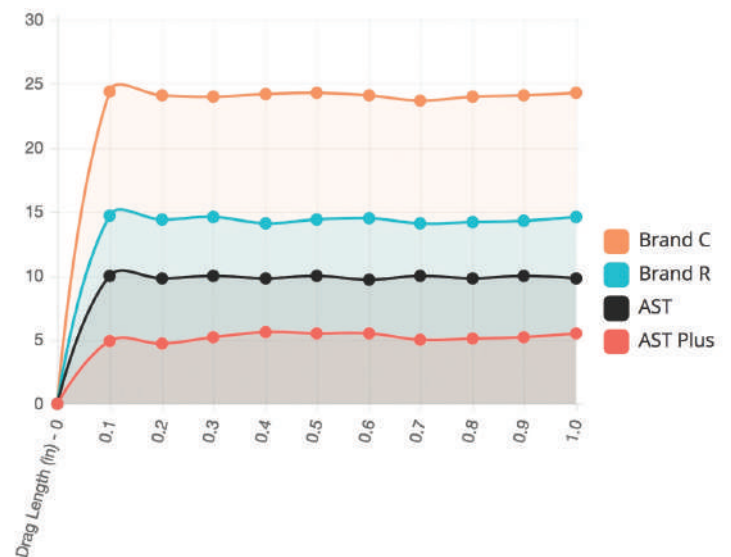

Maintains Slickness for the life of the fly line

The AST Plus compound actually moves within the coating, naturally migrating to the surface as the line begins to wear down. This means lines with AST Plus not only retain their initial slickness, but can actually get slicker as the coating wears.

Lines built with AST Plus retain their **out-of-the-box slickness** far longer than any other fly line on the market.