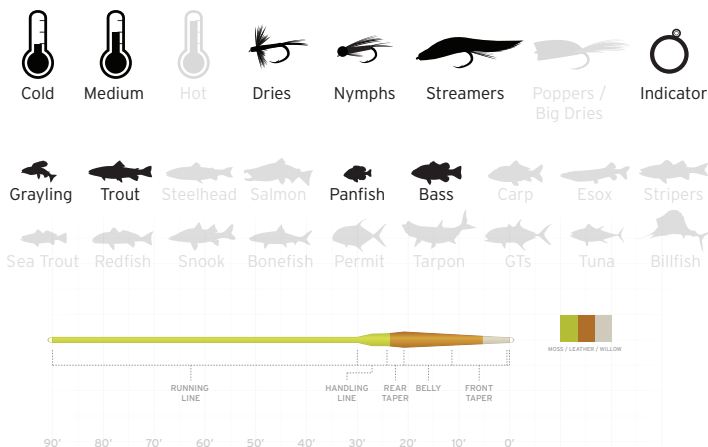

*Grain weight for the first 30'

ANADRO/NYMPH

For Nymphing Big Rivers and Still Waters

- Features the revolutionary **AST Plus** slickness additive for superior shooting ability and increased durability
- Long rear taper for extended line control and long-distance casting; the best nymphing taper we offer
- An unbelievable indicator line for nymphing up trout and bass or swinging flies for steelhead and salmon; excellent for double-nymph rigs or hopper-droppers
- The stillwater indicator version, features alternating high viz color bands at the tip, for easy tracking and strike detection
- Overweighted by 1.5 sizes to assist in turning over heavy rigs; use designated line weight for your rod
- Use one size heavy for switch rods
- For use in moderate and cold climates
- Braided multifilament core
- **SA AMP SMTH ANADRO WF X F**
(X = line weight)

*Grain weight for the first 30'

TITAN LONG

For Superior Turnover with Line Control

- Features the revolutionary **AST Plus** slickness additive for superior shooting ability and increased durability
- Designed for targeting bass; perfect for pike, carp, and throwing streamers at trout
- Powerful head loads quickly and delivers large flies to distant targets
- Built two sizes heavy for turning over big rigs; use designated line weight for your rod
- Extended rear taper for line control and mending ability
- Ideal line for boat or wade fishing
- For use in moderate and cold climates
- Braided multifilament core
- **SA AMP SMTH TTN LNG WF X F** (X = line weight)