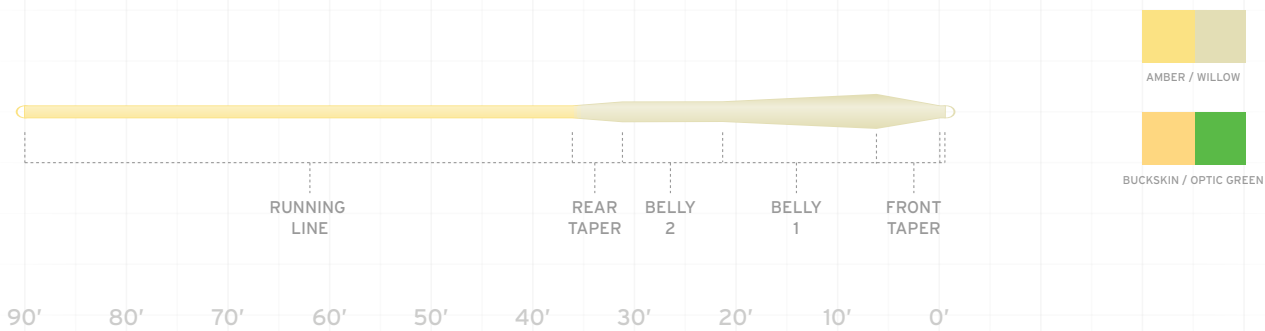

MPX WILLOW	MPX OPTIC	LINE WEIGHT	SUGG RETAIL	HEAD LENGTH	TOTAL LENGTH	HEAD WEIGHT	GRAIN WEIGHT*
120791	120722	WF-3-F	79.95	32.0'	90.0'	120	110
120807	120739	WF-4-F	79.95	34.0'	90.0'	140	130
120814	120746	WF-5-F	79.95	36.0'	90.0'	175	150
120821	120753	WF-6-F	79.95	38.0'	90.0'	210	175
120838	120760	WF-7-F	79.95	40.0'	90.0'	260	200
120845	120777	WF-8-F	79.95	42.0'	90.0'	305	225