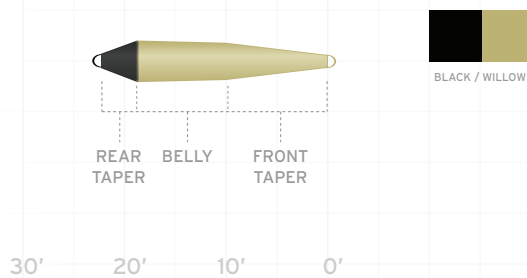

ITEM NUMBER	WEIGHT	SUGG RETAIL	HEAD LENGTH	GRAIN WEIGHT
132374	180 GRAIN	59.95	20.0'	180
132381	210 GRAIN	59.95	21.0'	210
132398	240 GRAIN	59.95	22.0'	240
132404	270 GRAIN	59.95	23.0'	270
132411	300 GRAIN	59.95	24.0'	300
132428	330 GRAIN	59.95	25.0'	330
132435	360 GRAIN	59.95	25.0'	360
132442	390 GRAIN	59.95	27.0'	390
132459	420 GRAIN	59.95	27.0'	420