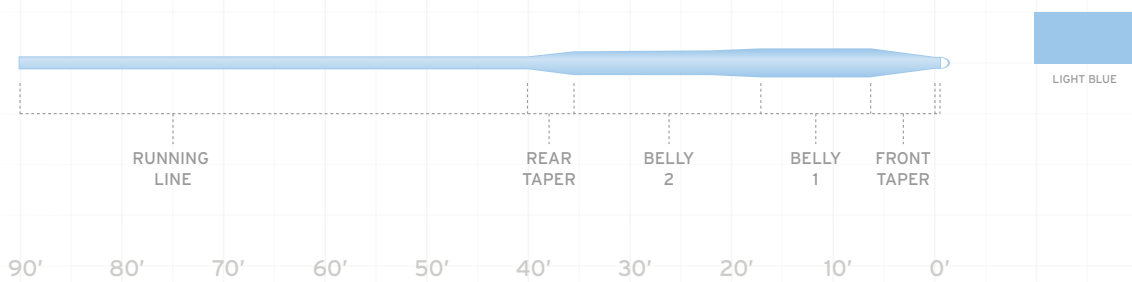

ITEM NUMBER	LINE WEIGHT	SUGG RETAIL	HEAD LENGTH	TOTAL LENGTH	GRAIN WEIGHT*
125673	WF-7-F	59.95	40.0'	90.0'	200
125680	WF-8-F	59.95	40.0'	90.0'	225
125697	WF-9-F	59.95	40.0'	90.0'	260
125703	WF-10-F	59.95	35.0'	90.0'	305