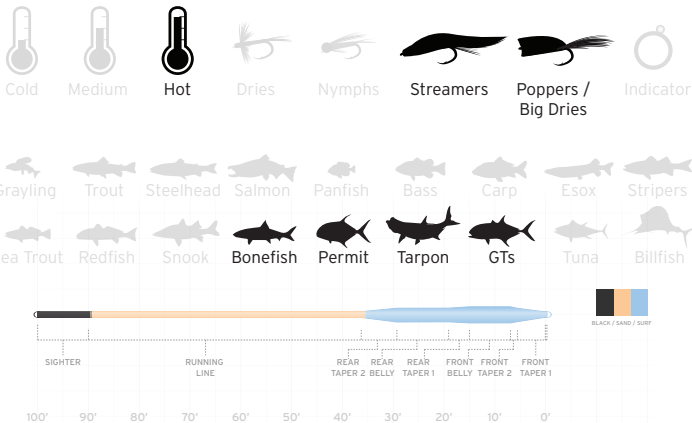

TARPON

For Targeting Laid-Up or Moving Tarpon

- Features the revolutionary **AST Plus** slickness additive for superior shooting ability and increased durability
- High contrast sighter to identify the back of the line when fighting fish on long runs
- Loads fast, shoots quickly, lands softly for wary fish
- Stealthy color scheme
- Reinforced 45lb big-game core
- Tropi-Core technology remains stiff and slick in tropical environments
- **SA AMP SMTH TARPON WF XX F** (X = line weight)

ITEM NUMBER	LINE WEIGHT	SUGG RETAIL	HEAD LENGTH	TOTAL LENGTH	HEAD WEIGHT	GRAIN WEIGHT*
136181	WF-10-F	99.95	36.0'	100.0'	350	285
136198	WF-11-F	99.95	36.0'	100.0'	405	340
136204	WF-12-F	99.95	36.0'	100.0'	460	395

*Grain weight for the first 30'

BONEFISH

For Bonefish on the Flats

- Features the revolutionary **AST Plus** slickness additive for superior shooting ability and increased durability
- Revised taper for delicate deliveries to skittish fish in crystal-clear water; an excellent line for bonefish and permit
- Loads fast and lands light for increased accuracy
- Medium-length head for line control and optimal casting and fishing at 60-80 feet
- Tropi-Core technology remains stiff and slick in tropical environments
- **SA AMP SMTH BONEFISH WF X F** (X = line weight)

ITEM NUMBER	LINE WEIGHT	SUGG RETAIL	HEAD LENGTH	TOTAL LENGTH	HEAD WEIGHT	GRAIN WEIGHT*
131421	WF-5-F	99.95	33.7'	100.0'	160	140
131438	WF-6-F	99.95	35.5'	100.0'	190	160
131445	WF-7-F	99.95	37.5'	100.0'	240	185
131452	WF-8-F	99.95	39.7'	100.0'	280	210
131469	WF-9-F	99.95	41.8'	100.0'	340	240

*Grain weight for the first 30'