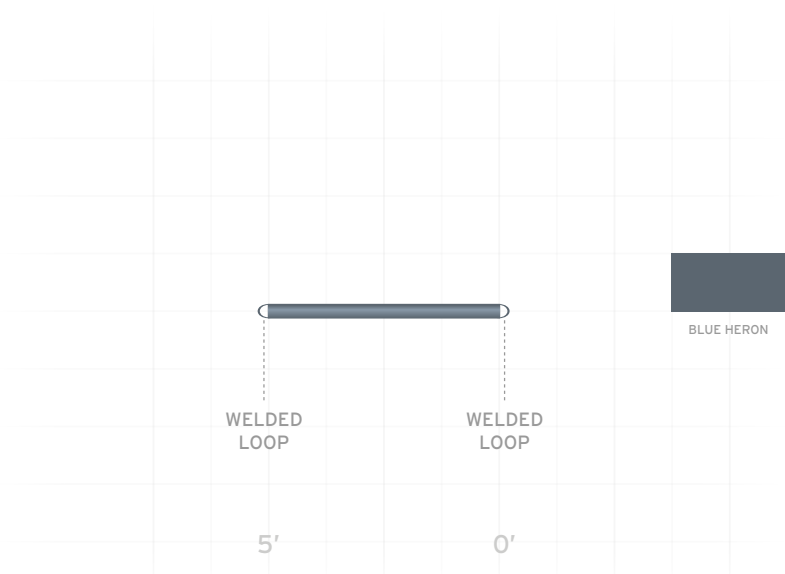

ITEM NUMBER	LINE WEIGHT	SUGG RETAIL	LENGTH
129480	25 GR	14.95	5'

MASTERY

HIGH-QUALITY SMOOTH LINES

AVAILABLE TECHNOLOGIES:

SA•ID

AST

Improved
Dry Tip

Welded
Loops