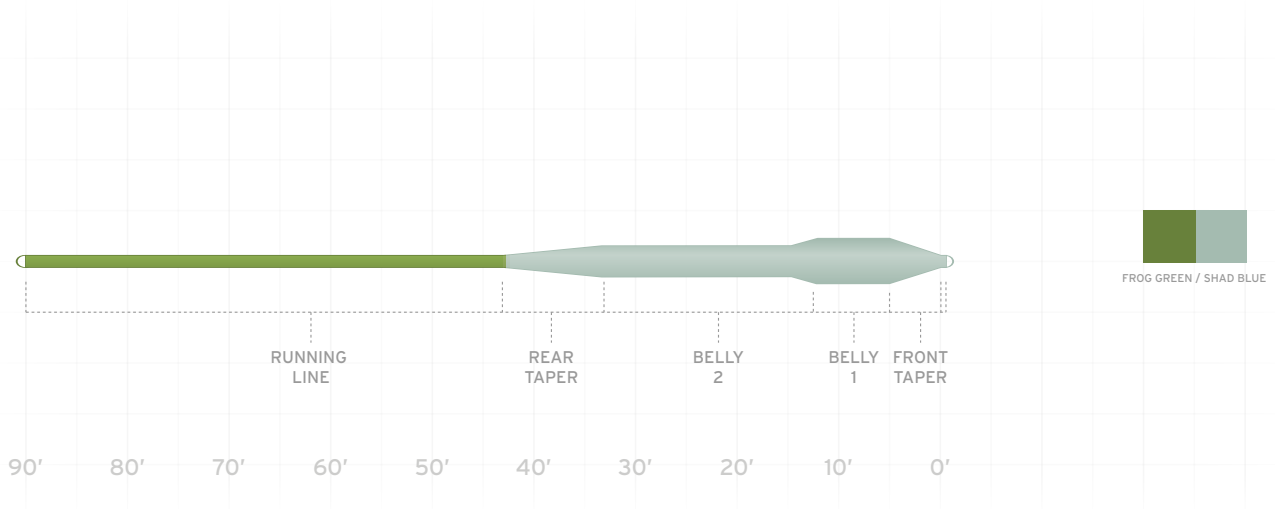

SHAD BLUE	LINE WEIGHT	SUGG RETAIL	HEAD LENGTH	TOTAL LENGTH	HEAD WEIGHT	GRAIN WEIGHT*
132220	WF-6-F	79.95	43.0'	90.0'	280	210
132237	WF-7-F	79.95	43.0'	90.0'	320	240
132244	WF-8-F	79.95	43.0'	90.0'	380	280
132251	WF-9-F	79.95	43.0'	90.0'	435	330

*Grain weight for the first 30'