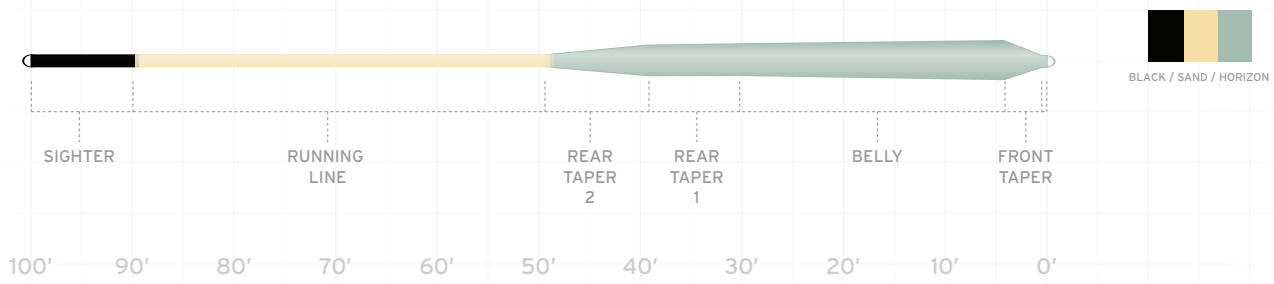

*Grain weight at head length

INFINITY SALT

The Go-To Line for All Saltwater Species

- Features the revolutionary **AST Plus** slickness additive for superior shooting ability and increased durability
- Made half size heavy turns over large flies on windy days
- Extended head length for accuracy at distance
- High-contrast sighter to identify the back of the line when fighting fish on long runs
- Tropi-Core technology remains stiff and slick in tropical environments
- **SA AMP S INFNTY SW WF XX F**
(X = line weight)