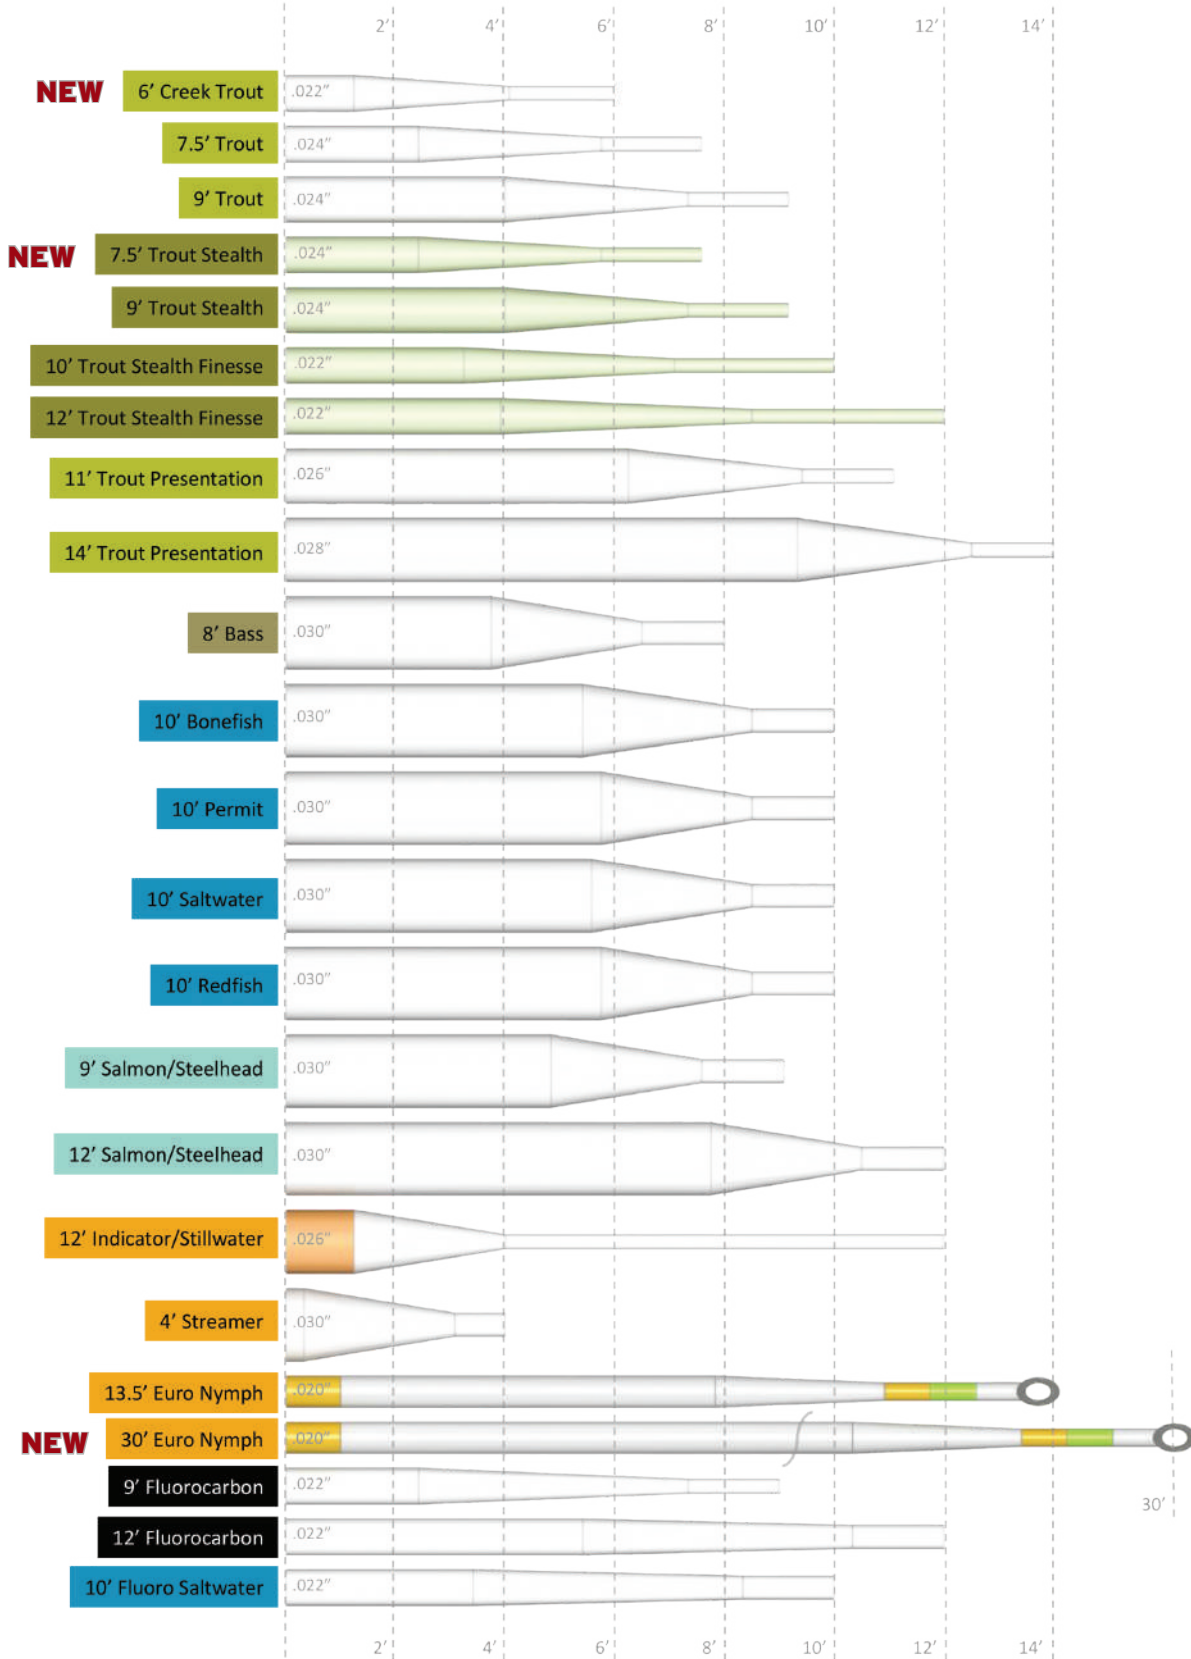

LEADERS

ABSOLUTE LEADER & TIPPET BY

SCIENTIFIC
ANGLERS

Specialty leader tapers designed for specific, demanding applications. Butt diameters have been updated to match perfectly with modern fly line design.