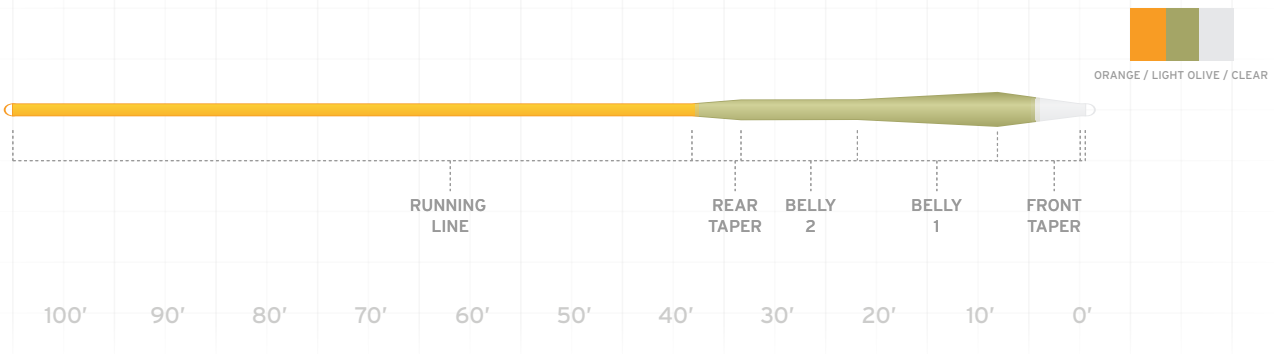

ITEM NUMBER	LINE WEIGHT	SUGG RETAIL	HEAD LENGTH	TOTAL LENGTH	HEAD WEIGHT	GRAIN WEIGHT*
129848	WF-6-F/I	99.95	39.5'	105.0'	250	185
129855	WF-7-F/I	99.95	41.5'	105.0'	290	210

*Grain weight for the first 30'