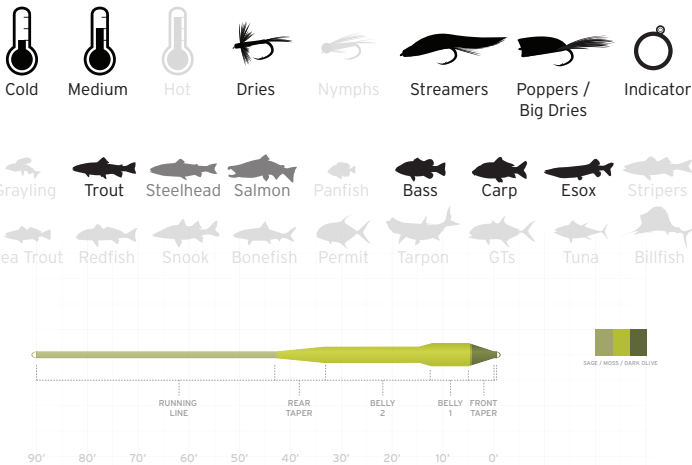

*Grain weight for the first 30'

ANADRO/NYMPH

For Nymphing Big Rivers and Still Waters

- Features the revolutionary **AST Plus** slickness additive for superior shooting ability and increased durability
- Long rear taper for extended line control and long-distance casting; the best nymphing taper we offer
- An unbelievable indicator line for nymphing up trout and bass or swinging flies for steelhead and salmon; excellent for double-nymph rigs or hopper-droppers
- The stillwater indicator version, features alternating high viz color bands at the tip, for easy tracking and strike detection
- Overweighted by 1.5 sizes to assist in turning over heavy rigs; use designated line weight for your rod
- Use one size heavy for switch rods
- For use in moderate and cold climates
- Braided multifilament core
- **SA AMP SMTH ANADRO WF X F**
(X = line weight)

*Grain weight for the first 30'

TITAN LONG

For Superior Turnover with Line Control

- Features the revolutionary **AST Plus** slickness additive for superior shooting ability and increased durability
- Designed for targeting bass; perfect for pike, carp, and throwing streamers at trout
- Powerful head loads quickly and delivers large flies to distant targets
- Built two sizes heavy for turning over big rigs; use designated line weight for your rod
- Extended rear taper for line control and mending ability
- Ideal line for boat or wade fishing
- For use in moderate and cold climates
- Braided multifilament core
- **SA AMP SMTH TTN LNG WF X F** (X = line weight)