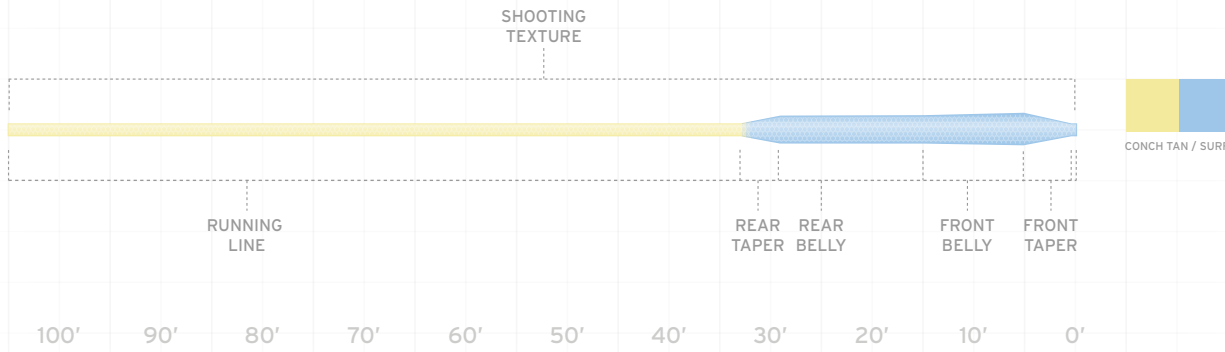

ITEM NUMBER	LINE WEIGHT	SUGG RETAIL	HEAD LENGTH	TOTAL LENGTH	HEAD WEIGHT	GRAIN WEIGHT*
121781	350 GR 9-11 WT	99.95	33.0'	105.0'	500	350
121798	450 GR 10-12 WT	99.95	33.0'	105.0'	550	450

*Grain weight for the first 30'