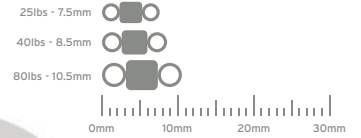

MICRO SWIVELS

Prevent Line Twist