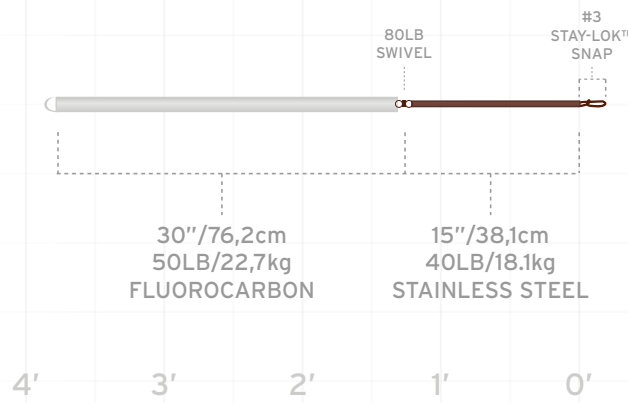

ITEM NUMBER	SUGG RETAIL	BUTT SECTION LENGTH	BUTT SECTION SIZE	WIRE SECTION LENGTH	WIRE SECTION SIZE	SNAP
139199	16.95	30"/76,2cm	50lb/22,7kg fluoro	15"/38,1cm	40lb/18,1kg 7x7 Stainless Steel	Size 3 Stay-Lok™ Snap