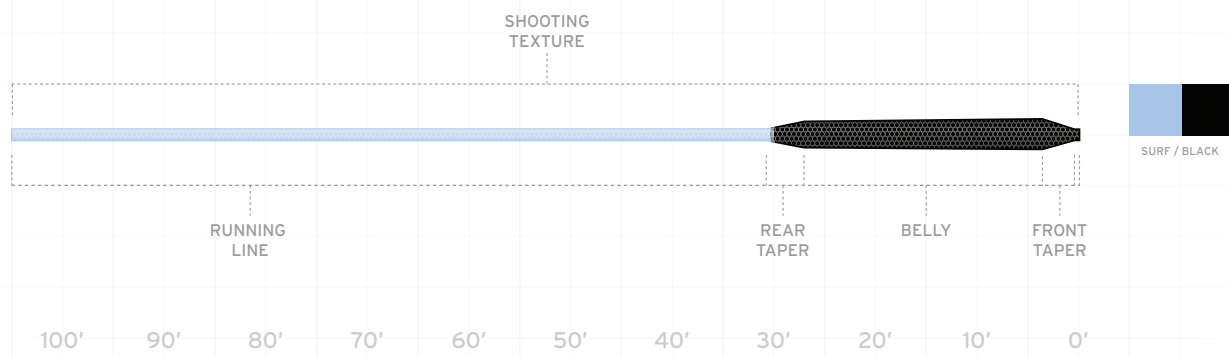

*Grain weight for the first 30'

SONAR TITAN BIG WATER TAPER MAX SINK

Fast-Sinking Line for Big Game

- Loads quickly and delivers the biggest flies to the furthest targets
- Excellent turnover due to short, powerful head
- Specially designed for tropical environments
- Built on a 100-lb. core
- Shooting Texture reduces friction, providing longer casts, easier pick-up, and increased durability
- Intermediate running line with fast-sinking head
- Sink Rate: Sink 6 = 5.0 - 7.0 ips
- Comes with 100lb braided add on loops
- **SA SONAR BWT MAX WF ###** (# = grain weight)