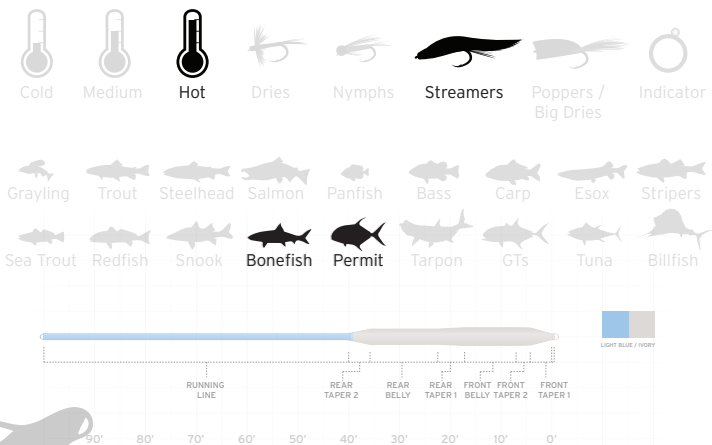

SALTWATER

Floating All-Around Saltwater Taper

- Compound taper turns over saltwater flies on long casts into the wind
- An excellent presentation taper for discerning fish; ideal for bonefish, permit, tarpon, redfish, and snook
- Carries line with ease, shoots with precision
- Two-tone for better visibility
- Half-size heavy for quick loading; use designated line weight for your rod; optimal casting and fishing from 60-80 feet
- Variable head lengths for distance casting and quick shots to passing fish
- Tropi-Core technology remains slick and stiff in tropical environments
- **SA MS SWT WF X F** (X = line weight)

ITEM NUMBER	LINE WEIGHT	SUGG RETAIL	HEAD LENGTH	TOTAL LENGTH	HEAD WEIGHT	GRAIN WEIGHT*
121163	WF-7-F	79.95	37.5'	100.0'	250	200
121170	WF-8-F	79.95	37.5'	100.0'	280	225
121187	WF-9-F	79.95	37.5'	100.0'	310	260
121194	WF-10-F	79.95	40.5'	100.0'	395	305

*Grain weight for the first 30'

BONEFISH

For Bonefish on the Flats

- Revised taper for delicate deliveries to skittish fish in crystal-clear water; an excellent line for bonefish and permit
- Loads fast and lands light for increased accuracy
- Medium-length head for line control and optimal casting and fishing at 60-80 feet
- Tropi-Core technology remains stiff and slick in tropical environments
- **SA MS BF WF X F** (X = line weight)

ITEM NUMBER	LINE WEIGHT	SUGG RETAIL	HEAD LENGTH	TOTAL LENGTH	HEAD WEIGHT	GRAIN WEIGHT*
121132	WF-7-F	79.95	37.5'	100.0'	240	185
121149	WF-8-F	79.95	39.7'	100.0'	280	210
121156	WF-9-F	79.95	41.8'	100.0'	340	240

*Grain weight for the first 30'