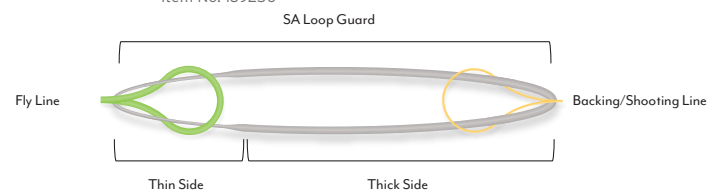

LOOP GUARDS

- Guards against loops being cut by backing or shooting line
- 50lb strength
- 3 per package
- Sugg. Retail - $9.95
- Item No. 139250