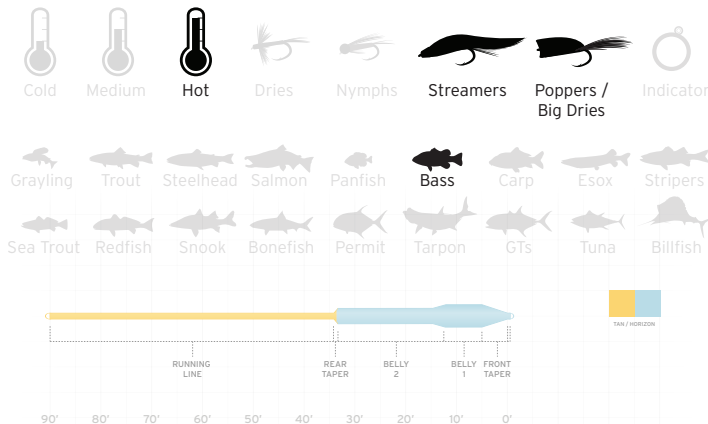

MASTERY

TITAN

Quick-Loading Line for Large Bass and Pike Flies

- Designed for targeting bass and pike; perfect for carp and throwing streamers at trout
- Powerful head loads quickly and delivers large flies to distant targets
- Will turn over the largest flies imaginable
- Built two sizes heavy for turning over big rigs; use designated line weight for your rod
- Ideal line for boat or wade fishing
- For use in moderate and cold climates
- Braided multifilament core
- **SA MS TTN WF X F** (X = line weight)

ITEM NUMBER	LINE WEIGHT	SUGG RETAIL	HEAD LENGTH	TOTAL LENGTH	HEAD WEIGHT	GRAIN WEIGHT*
120913	WF-6-F	79.95	33.5'	90.0'	230	210
120920	WF-7-F	79.95	33.5'	90.0'	265	240
120937	WF-8-F	79.95	33.5'	90.0'	310	280
120944	WF-9-F	79.95	33.5'	90.0'	365	330
120951	WF-10-F	79.95	33.5'	90.0'	420	380

*Grain weight for the first 30'

JUNGLE TITAN

For Throwing Big Flies Deep in the Jungle

- Designed for throwing big dries and streamers to jungle fish such as peacock bass and golden dorado
- Powerful head loads quickly and delivers large flies to distant targets
- Will turn over the largest flies imaginable
- Built two sizes heavy for turning over big rigs; use designated line weight for your rod
- Ideal line for boat or wade fishing
- Tropi-Core technology remains slick and stiff in tropical environments
- **SA MS JUNGLE TITAN WF X F** (X = line weight)

ITEM NUMBER	LINE WEIGHT	SUGG RETAIL	HEAD LENGTH	TOTAL LENGTH	HEAD WEIGHT	GRAIN WEIGHT*
127004	WF-8-F	79.95	33.5'	90.0'	310	280
127011	WF-9-F	79.95	33.5'	90.0'	365	330
127028	WF-10-F	79.95	33.5'	90.0'	420	380

*Grain weight for the first 30'