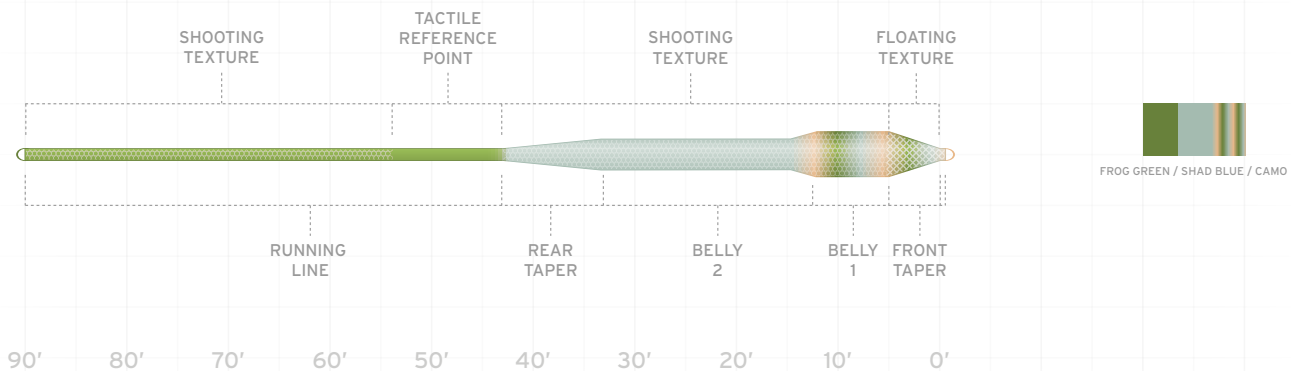

ITEM NUMBER	LINE WEIGHT	SUGG RETAIL	HEAD LENGTH	TOTAL LENGTH	GRAIN WEIGHT*
139434	WF-6-F	129.95	43.0'	90.0'	210
139441	WF-7-F	129.95	43.0'	90.0'	240
139458	WF-8-F	129.95	43.0'	90.0'	280
139465	WF-9-F	129.95	43.0'	90.0'	330

*Grain weight for the first 30'