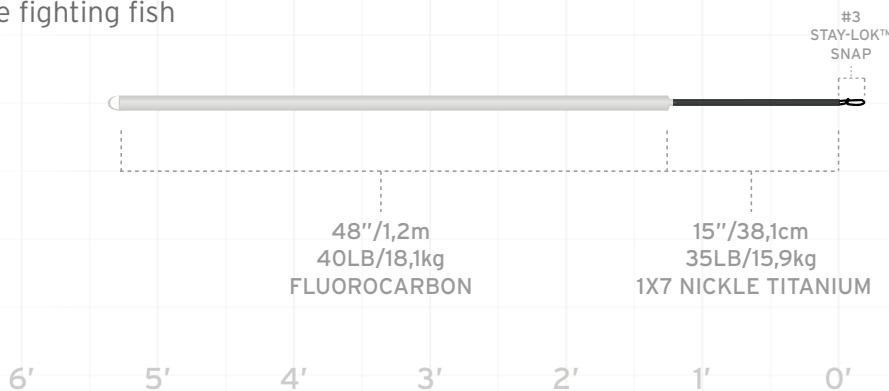

ITEM NUMBER	SIZE	DIAMETER	BREAK STRENGTH
137218	25LB	0.018" / .43 MM	25.0 LB / 11,3 KG
137225	40LB	0.024" / .61 MM	40.0 LB / 18,1 KG

WIRE LEADERS

ABSOLUTE PREDATOR ESOX

Premium Wire Leaders

- Proven, bombproof design for toothy predators such as pike or muskie
- Hand-tied in the USA
- Premium 1x7 nickel titanium wire section is super straight, ultra kink-resistant, and 100% corrosion proof
- Stay-Lok™ snap closure that won't open while fighting fish

ITEM NUMBER	SUGG RETAIL	BUTT SECTION LENGTH	BUTT SECTION SIZE	WIRE SECTION LENGTH	WIRE SECTION SIZE	SNAP
139151	16.95	48"/1,2m	40LB/18,1kg fluoro	15"/38,1cm	35LB/15,9kg 1x7 NITi	Size 3 Stay-Lok™ Snap

ABSOLUTE PREDATOR TOOTHY FISH