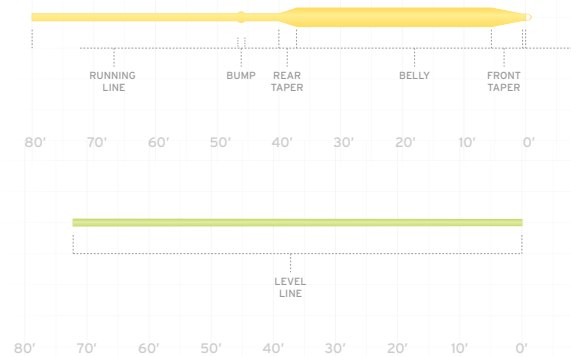

AIR CEL

General-Purpose Floating Fly Line

- The original modern floating fly line, now with a front loop
- Raised bump in handling section to indicate the ideal place to begin the cast
- Mid-length head for general fishing situations
- Braided multifilament core
- Level line does not have a telecast bump or welded loop

WEIGHT FORWARD	LINE WEIGHT	SUGG RETAIL	HEAD LENGTH	TOTAL LENGTH	GRAIN WEIGHT
103800	WF-4-F	39.95	40.0'	80.0'	120
103817	WF-5-F	39.95	40.0'	80.0'	140
103824	WF-6-F	39.95	40.0'	80.0'	160
103831	WF-7-F	39.95	40.0'	80.0'	185
103848	WF-8-F	39.95	40.0'	80.0'	210
103855	WF-9-F	39.95	40.0'	80.0'	240

LEVEL LINE	LINE WEIGHT	SUGG RETAIL	HEAD LENGTH	TOTAL LENGTH	GRAIN WEIGHT
153143	L-5-F	24.95	-	72.0'	140
153150	L-6-F	24.95	-	72.0'	160
153167	L-7-F	24.95	-	72.0'	185
153174	L-8-F	24.95	-	72.0'	210

*Grain weight for the first 30'