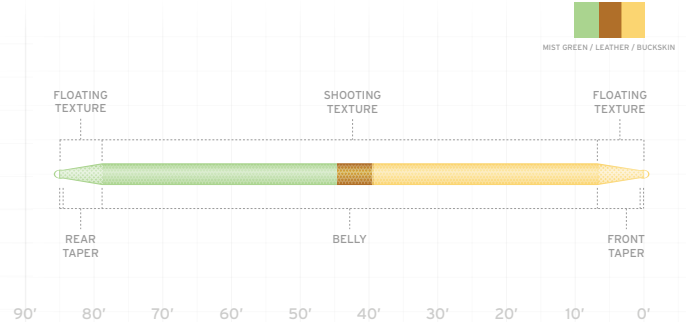

ITEM NUMBER	LINE WEIGHT	SUGG RETAIL	HEAD LENGTH	TOTAL LENGTH	HEAD WEIGHT	GRAIN WEIGHT*
136112	WF-3-F	129.95	47.0'	90.0'	155	110
136129	WF-4-F	129.95	48.0'	90.0''	190	130
136136	WF-5-F	129.95	49.0'	90.0'	225	150
136143	WF-6-F	129.95	50.0'	90.0'	260	175
136150	WF-7-F	129.95	51.0'	90.0'	305	200
136167	WF-8-F	129.95	52.0'	90.0'	350	225
136174	WF-9-F	129.95	53.0'	90.0'	415	260

*Grain weight for the first 30'

DOUBLE TAPER & TROUT

For Delicate Dry-Fly Deliveries to Trout

- Features the revolutionary **AST Plus** slickness additive for superior shooting ability and increased durability
- Floating Texture on the tip section for the ultimate in flotation; it simply keeps dry flies floating longer
- Shooting Texture running line delivers longer casts, thanks to a reduction in friction
- The very best true-to-grain-weight line for casting small dry flies to picky risers; front taper is designed for delicate deliveries
- Excels in medium-to-long distances with dry flies and smaller nymphs; wonderful on glass and bamboo
- For use in moderate and cold climates
- Braided multifilament core
- **SA AMPLITUDE TROUT WF X F**
(X = line weight)
- **SA AMP DOUBLE TAPER DT X F**
(X = line weight)