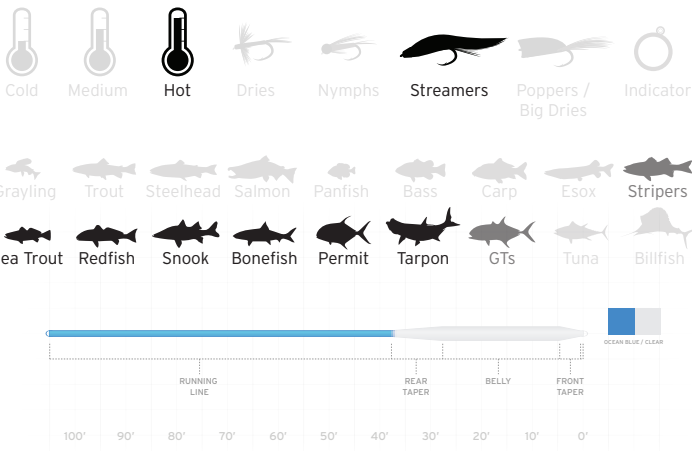

SONAR SALTWATER INTERMEDIATE

Slow-Sinking Clear-Headed Line for Salt Water

- Intermediate sink rate gets just below the surface
- Engineered for use in salt water; the perfect stealthy line for bonefish, permit, tarpon, and redfish; also useful for snook, sea trout, and warmwater strippers
- Built a half-size heavy for quick loading; use designated line weight for your rod
- Sink Rate: 1.25 ips (Intermediate)
- Tropi-Core technology remains stiff and slick in tropical environments
- **SA SONAR SWTI WF X I** (X = line weight)

ITEM NUMBER	LINE WEIGHT	SUGG RETAIL	HEAD LENGTH	TOTAL LENGTH	HEAD WEIGHT	GRAIN WEIGHT*
132107	WF-7-I	99.95	38.0'	105.0'	215	200
132114	WF-8-I	99.95	38.0'	105.0'	265	225
132121	WF-9-I	99.95	38.0'	105.0'	330	260
132138	WF-10-I	99.95	41.0'	105.0'	415	305
132145	WF-11-I	99.95	41.0'	105.0'	510	355
132152	WF-12-I	99.95	41.0'	105.0'	620	415

*Grain weight for the first 30'