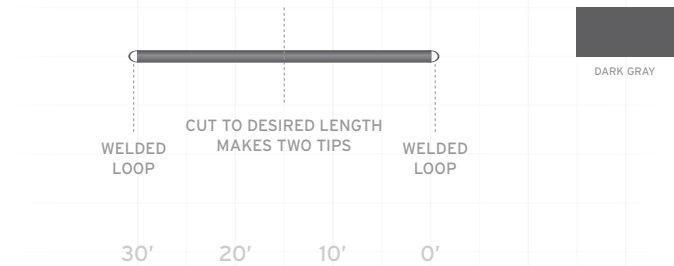

CUSTOM CUT TIPS

General-Purpose Sinking Fly Line

- A 30' tungsten sinking line with a loop on both ends for creating two complete tips of various sizes; fast sinking
- Sink rates 7.0 - 8.0 ips
- SA CUSTOM T ## (## = grain weight per foot - 12, 14, 18)

ITEM NUMBER	LINE WEIGHT	SUGG RETAIL	SINK RATE	TOTAL LENGTH	GRAINS/FOOT
129640	T12+	49.95	7.0 IPS	30.0'	12
129657	T14+	49.95	7.5 IPS	30.0'	14
129664	T18+	49.95	8.0 IPS	30.0'	18