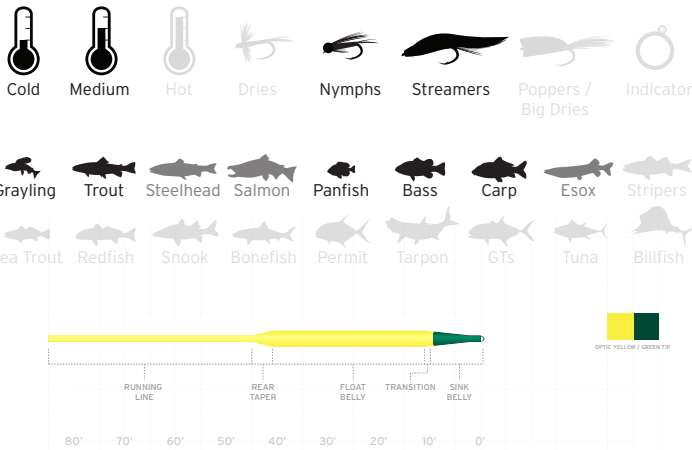

FREQUENCY

SINK TIP

Sinking-Tip Line for Fresh or Salt Water

- Ideal for streamers and wet flies for trout, steelhead, salmon, and smallmouth bass in moving water
- Fast-sinking 10' tip sinks flies through the water column
- Mid-length head enhances control
- Best used in moving water
- Sink Rates: 2.5 - 4.0 ips (Type III)
- For use in moderate and cold climates
- Braided multifilament core

ITEM NUMBER	LINE WEIGHT	SUGG RETAIL	HEAD LENGTH	TOTAL LENGTH	GRAIN WEIGHT*
117241	WF-5-F/S	59.95	45.0'	85.0'	140
117258	WF-6-F/S	59.95	45.0'	85.0'	160
117265	WF-7-F/S	59.95	45.0'	85.0'	185
117272	WF-8-F/S	59.95	45.0'	85.0'	210

*Grain weight for the first 30'

FULL SINK & INTERMEDIATE

All-Purpose Sinking Lines

- Especially effective for fishing streamers
- Ideal for use in stillwater situations
- Front welded loop on Intermediate and Sink 3; Sink 6 includes braided loop connection
- Sink Rate: Intermediate = 1.25 ips
- Sink Rate: Sink 3 = 2.5 - 3.5 ips
- Sink Rate: Sink 6 = 5.5 - 6.5 ips
- For use in moderate and cold climates

Item Numbers		FREQ. INT.	FREQ. SINK 3	FREQ. SINK 6	LINE WEIGHT	SUGG RETAIL	HEAD LENGTH	TOTAL LENGTH	GRAIN WEIGHT
120555	122382	117289	WF-5-S	59.95	34.0'	85.0'	140		
120562	122399	117296	WF-6-S	59.95	36.0'	85.0'	160		
120579	122405	117302	WF-7-S	59.95	36.0'	85.0'	185		
120586	122412	111461	WF-8-S	59.95	38.0'	85.0'	210		

*Grain weight for the first 30'