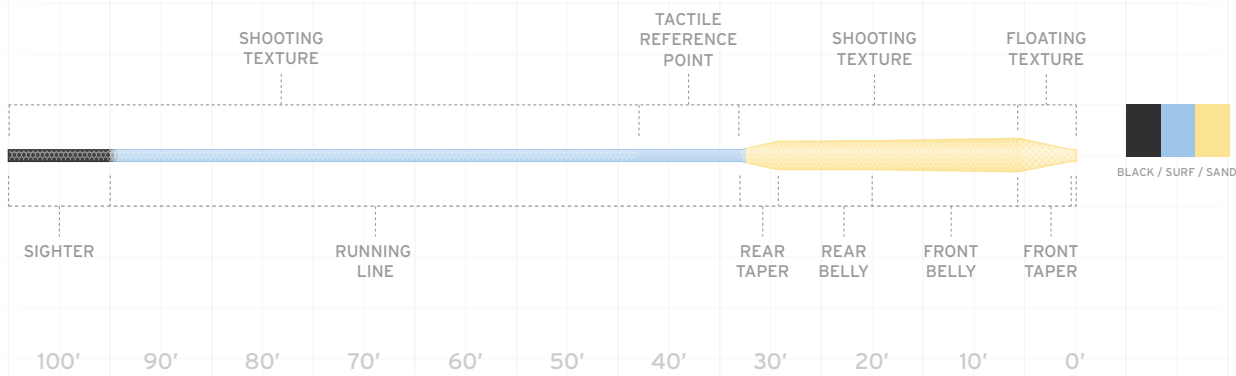

*Grain weight for the first 30'

BIG WATER TAPER

For the Biggest Fish in the Biggest Water

- Features the revolutionary **AST Plus** slickness additive for superior shooting ability and increased durability
- Floating Texture on the tip section for the ultimate in flotation
- Shooting Texture running line delivers longer casts, thanks to a reduction in friction
- High-contrast sighter to identify the back of the line when fighting fish on long runs
- Built one size heavy to load quickly and deliver the biggest flies to the furthest targets; use designated line weight for your rod
- Specially designed for tropical environments
- Built on a 100-lb. core; ideal for tarpon, GTs, tuna, billfish, and arapaima in harsh tropical environments
- Comes with 100lb braided add on loops
- **SA AMPLITUDE BWT WF X F**
(X = line weight)