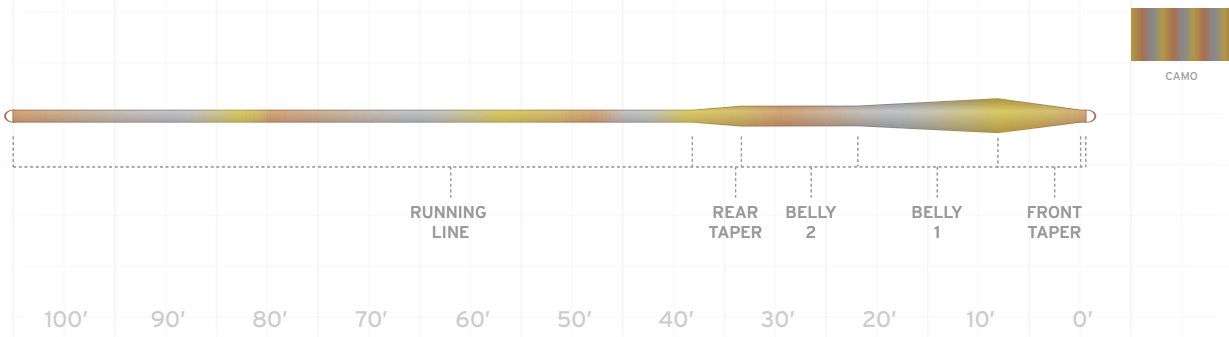

ITEM NUMBER	LINE WEIGHT	SUGG RETAIL	HEAD LENGTH	TOTAL LENGTH	HEAD WEIGHT	GRAIN WEIGHT*
129794	WF-4-I	99.95	35.5'	105.0'	175	140
129800	WF-5-I	99.95	37.5'	105.0'	205	160
129817	WF-6-I	99.95	39.5'	105.0'	250	185
129824	WF-7-I	99.95	41.5'	105.0'	290	210
129831	WF-8-I	99.95	43.5'	105.0'	340	240

*Grain weight for the first 30'