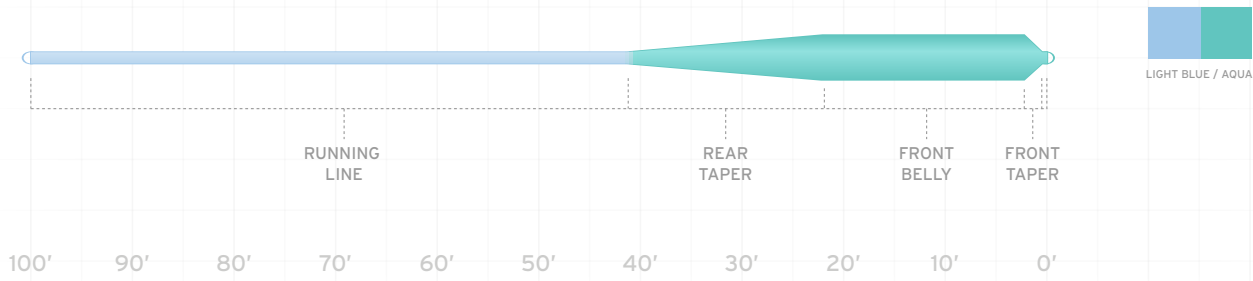

ITEM NUMBER	LINE WEIGHT	SUGG RETAIL	HEAD LENGTH	TOTAL LENGTH	HEAD WEIGHT	GRAIN WEIGHT*
120975	WF-7-F	79.95	40.0'	100.0'	255	205
120982	WF-8-F	79.95	40.0'	100.0'	300	235
120999	WF-9-F	79.95	40.0'	100.0'	335	270
121002	WF-10-F	79.95	40.0'	100.0'	405	320

*Grain weight for the first 30'