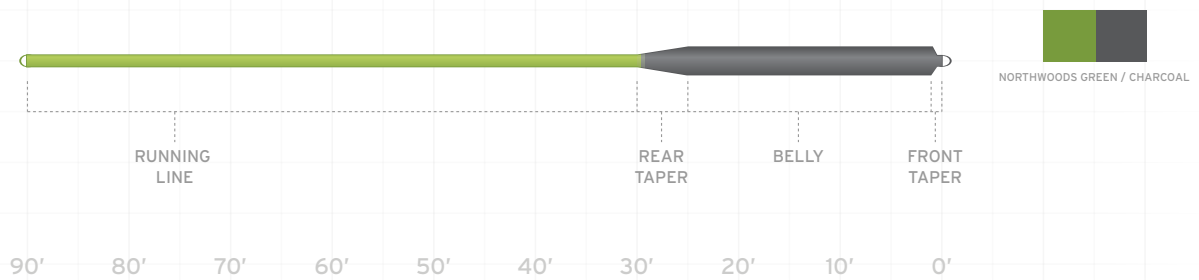

*Grain weight for the first 30'

SONAR MUSKY

Powerful Fast Sinking Musky Taper

- Powerful head to turn over extremely large flies
- Reinforced loops
- Oversized running line for increased line management and positive strip sets.
- Intermediate running line and Sink 5 head works well for lakes and rivers
- For use in moderate climates
- Braided multifilament core
- **SA SONAR MUSKY XXX GR** (# = grain weight)