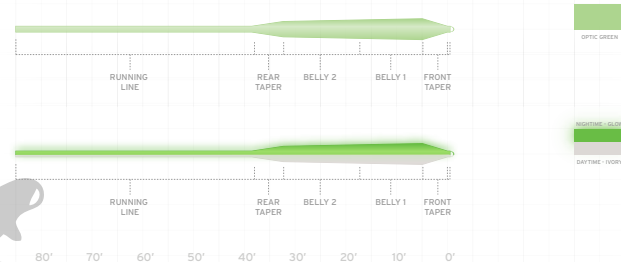

BOOST

Half-Size Heavy Floater

- Value-priced general-purpose line for trout, bass, pike, carp, salmon, and steelhead
- Half-size heavy and more powerful than the Trout taper; use designated line weight for your rod
- Better with larger, heavier flies
- Supple and easy to use
- Versatile mid-length head
- For use in moderate and cold climates
- Braided multifilament core

WILLOW	LINE WEIGHT	SUGG RETAIL	HEAD LENGTH	TOTAL LENGTH	GRAIN WEIGHT*
117128	WF-3-F	59.95	32.0'	85.0'	110
117135	WF-4-F	59.95	36.0'	85.0'	130
117142	WF-5-F	59.95	36.0'	85.0'	150
117159	WF-6-F	59.95	36.0'	85.0'	175
119979	WF-7-F	59.95	40.0'	85.0'	200
119986	WF-8-F	59.95	40.0'	85.0'	225

*Grain weight for the first 30'

MAGNUM & MAGNUM GLOW

Designed for Big Flies

- Turns over large dries, streamers, and split shot with ease
- For use in both fresh and saltwater environments
- Half-size heavy design loads fast-action rods; use designated line weight for your rod
- Glow line ideal for tracking line at night; can be charged with head lamp, camera flash, or UV lamp
- Braided multifilament core

Item Numbers	LINE WEIGHT	MAGNUM	SUGG RETAIL	MAGNUM GLOW	GLOW RETAIL	HEAD LENGTH	TOTAL LENGTH	GRAIN WEIGHT
	WF-5-F	117203	59.95	128902	59.95	35.0'	85.0'	150
	WF-6-F	117210	59.95	128919	59.95	37.0'	85.0'	175
	WF-7-F	117227	59.95	128926	59.95	39.0'	85.0'	200
	WF-8-F	117234	59.95	128933	59.95	41.0'	85.0'	225
	WF-9-F	123860	59.95	-	59.95	43.0'	85.0'	260

*Grain weight for the first 30'