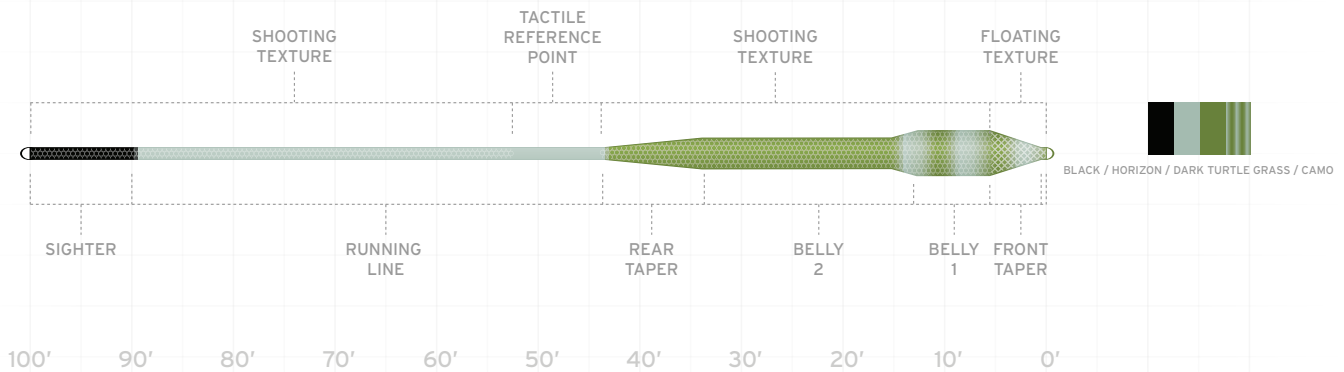

ITEM NUMBER	LINE WEIGHT	SUGG RETAIL	HEAD LENGTH	TOTAL LENGTH	HEAD WEIGHT	GRAIN WEIGHT*
131919	WF-6-F	129.95	43.0'	100.0'	280	210
131926	WF-7-F	129.95	43.0'	100.0'	320	240
131933	WF-8-F	129.95	43.0'	100.0'	380	280
131940	WF-9-F	129.95	43.0'	100.0'	435	330
131957	WF-10-F	129.95	43.0'	100.0'	505	380
131964	WF-11-F	129.95	43.0'	100.0'	610	450
131971	WF-12-F	129.95	43.0'	100.0'	680	500

*Grain weight for the first 30'