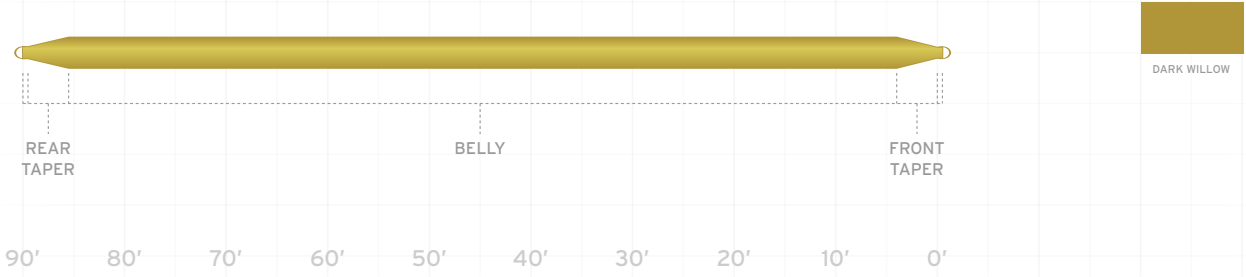

ITEM NUMBER	LINE WEIGHT	SUGG RETAIL	BELLY LENGTH	TOTAL LENGTH	GRAIN WEIGHT*
112604	DT-2-F	79.95	81.5'	90.0'	80
112611	DT-3-F	79.95	80.0'	90.0'	100
112628	DT-4-F	79.95	78.5'	90.0'	120
112635	DT-5-F	79.95	77.0'	90.0'	140
112642	DT-6-F	79.95	75.5'	90.0'	160