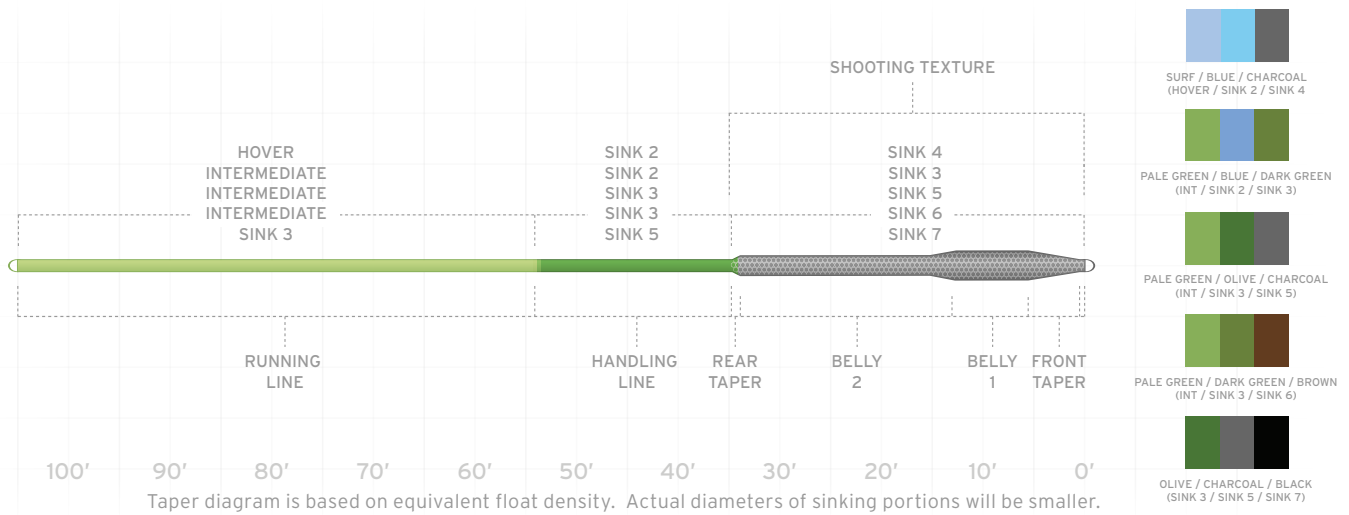

Hover = 1.00 ips	Sink 5 = 4.5 - 5.5 ips
Sink 2 = 1.5 - 2.5 ips	Sink 6 = 5.5-6.5 ips
Sink 4 = 3.5 - 3.5 ips	Sink 7 = 6.5 - 7.5 ips
- **SA SONAR TITAN WF X DENSITY**
(X = line weight)

H/2/4	1/2/3	1/3/5	1/3/6	3/5/7	LINE WEIGHT	SUGG RETAIL	HEAD LENGTH	TOTAL LENGTH	HEAD WEIGHT	GRAIN WEIGHT*
125734	136044	103916	-	-	WF-6-S	99.95	33.5'	105.0'	230	210
125741	136051	103923	136389	-	WF-7-S	99.95	33.5'	105.0'	265	240
125758	136068	103930	136396	126298	WF-8-S	99.95	33.5'	105.0'	310	280
125765	136075	103947	136402	126304	WF-9-S	99.95	33.5'	105.0'	365	330
125772	136082	103954	136419	126311	WF-10-S	99.95	33.5'	105.0'	420	380
-	136099	103961	-	126328	WF-11-S	99.95	33.5'	105.0'	500	450
-	136105	126168	-	126144	WF-12-S	99.95	33.5'	105.0'	550	500