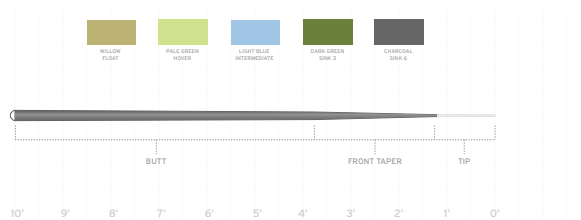

SINK TYPE	SUGG RETAIL	ITEM NUMBER	LENGTH	WEIGHT	ITEM NUMBER	LENGTH	WEIGHT	SINK RATE
FLOAT	14.95	136440	7'	35GR	128964	10'	50GR	N/A
HOVER	14.95	136457	7'	35GR	128957	10'	50GR	1 IPS
INTERMEDIATE	14.95	136464	7'	35GR	128940	10'	50GR	1.25 IPS
SINK 3	14.95	136471	7'	35GR	128971	10'	50GR	3 IPS
SINK 6	14.95	136488	7'	35 GR	128988	10'	50GR	6 IPS
COMPLETE KIT	69.95	136495	7'	35 GR	132848	10'	50GR	ALL