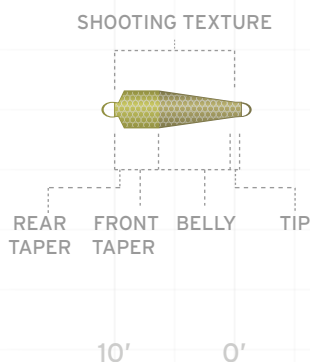

*Full head weight

TC TEXTURED TIPS

Tapered, Textured, Multi-Density Spey Tips

- Shooting Texture reduces friction, allowing for easier pick-ups of sinking tips
- Tapered design aids in turning over flies
- Densities:
 - Floating
 - Int./Sink 2 = 1.25/2.0 ips
 - Sink 2/Sink 4 = 2.0/4.0 ips
 - Sink 3/Sink 5 = 3.0/5.0 ips
 - Float/Sink 6 = F/6.0 ips
 - Sink 7 = 7.0 ips
- Full selections available as kits with leader wallet (does not include F/S6)
- SA TIP XX ### &&& (XX = length) (### = grain weight) (&&& = density)