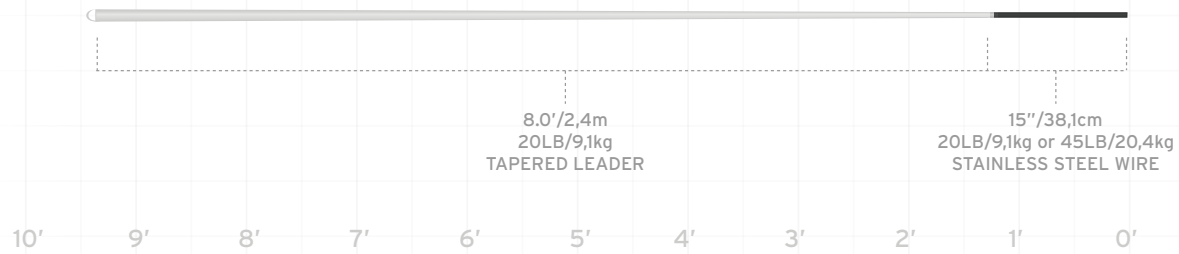

WIRE LEADERS

PREDATOR LEADERS

Wire Leaders

- 8' tapered leader aids in smooth turnover of larger flies
- Abrasion-resistant leader material holds up to harsh conditions
- 15" section of tooth-resistant 1x7 stainless steel wire
- Black nylon coated for low visibility
- Heavy-duty black single-barrel sleeves for secure attachment of flies
- Hand tied in the USA- 2 Pack

ITEM NUMBER	SUGG RETAIL	BUTT SECTION LENGTH	BUTT SECTION SIZE	WIRE SECTION LENGTH	WIRE SECTION SIZE
126908	11.95	8'/2,4m	20LB/9,1kg tapered leader	15"/38,1cm	20LB/9,1kg black-coated 1x7 stainless
126915	11.95	8'/2,4m	20LB/9,1kg tapered leader	15"/38,1cm	45LB/20,4kg black-coated 1x7 stainless