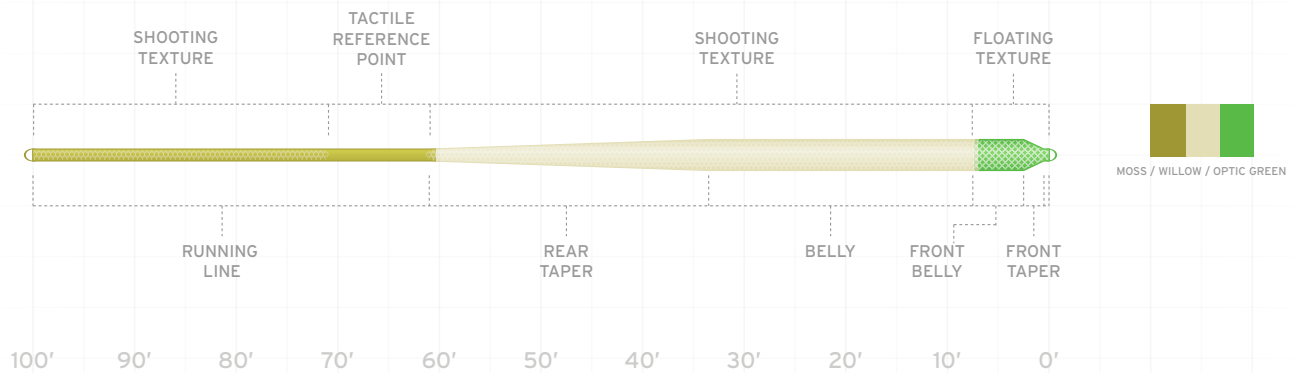

*Grain weight for the first 30'

ANADRO/NYMPH

For Nymphing Big Rivers and Still Waters

- Features the revolutionary **AST Plus** slickness additive for superior shooting ability and increased durability
- Floating Texture on the tip section for the ultimate in flotation; it simply keeps dry flies floating longer
- Shooting Texture running line delivers longer casts, thanks to a reduction in friction
- An unbelievable indicator line for nymphing up trout and bass or swinging flies for steelhead and salmon; excellent for double-nymph rigs or hopper-droppers
- Overweighted by 1.5 sizes to assist in turning over heavy rigs; use designated line weight for your rod
- Use one size heavy for switch rods
- For use in moderate and cold climates
- Braided multifilament core
- **SA AMPLITUDE ANADRO WF X F**
(X = line weight)