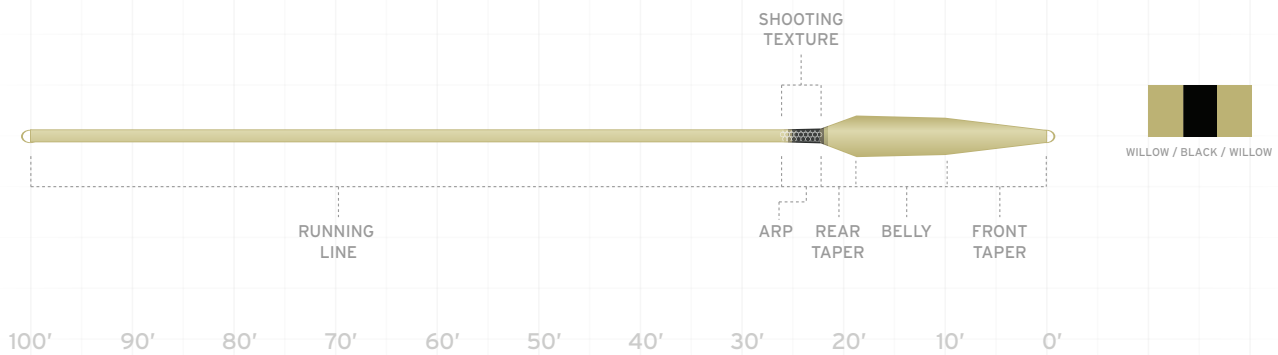

ITEM NUMBER	WEIGHT	SUGG RETAIL	HEAD LENGTH	TOTAL LENGTH	GRAIN WEIGHT
128490	180 GRAIN	99.95	20.0'	100.0'	180
128506	210 GRAIN	99.95	21.0'	100.0'	210
128513	240 GRAIN	99.95	22.0'	100.0'	240
128520	270 GRAIN	99.95	23.0'	100.0'	270
128537	300 GRAIN	99.95	24.0'	100.0'	300
128544	330 GRAIN	99.95	25.0'	100.0'	330
128551	360 GRAIN	99.95	25.0'	100.0'	360
132855	390 GRAIN	99.95	27.0'	100.0'	390
128094	420 GRAIN	99.95	27.0'	100.0'	420