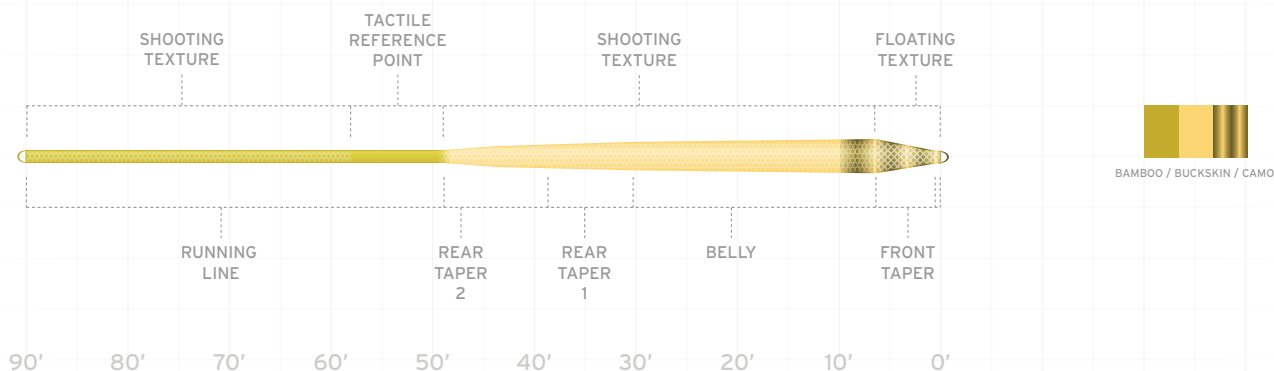

NEW

FOR 2022

BASS BUG (PAGE 47)

For Largemouth and Smallmouth Bass

INFINITY

The Go-To Line for All Freshwater Species

- Features the revolutionary **AST Plus** slickness additive for superior shooting ability and increased durability
- Floating Texture on the tip section for the ultimate in flotation; it simply keeps dry flies floating longer
- Shooting Texture running line delivers longer casts, thanks to a reduction in friction
- Extremely versatile general-purpose taper designed for most freshwater species; an excellent line for trout, grayling, panfish, bass, carp, steelhead, salmon, and pike
- Made a half-size heavy to load fast-action rods, but works well with a variety of rod actions
- Extended head length for long-distance casts and superior mending ability
- **SA AMP INFINITY WF X F**
(X = line weight)