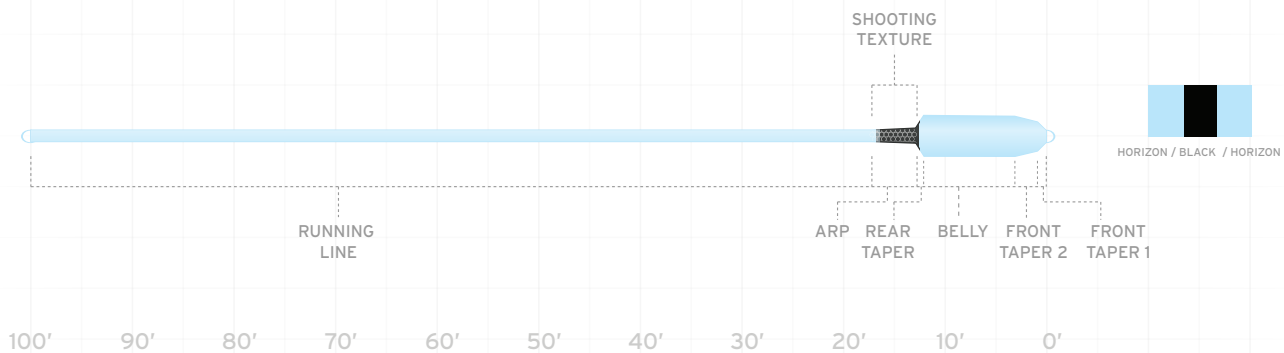

ITEM NUMBER	WEIGHT	SUGG RETAIL	HEAD LENGTH	TOTAL LENGTH	GRAIN WEIGHT
128575	180 GRAIN	99.95	11.0'	100.0'	180
128582	210 GRAIN	99.95	12.0'	100.0'	210
128599	240 GRAIN	99.95	13.0'	100.0'	240
128605	270 GRAIN	99.95	14.0'	100.0'	270
128612	300 GRAIN	99.95	15.5'	100.0'	300
128629	330 GRAIN	99.95	17.0'	100.0'	330
128636	360 GRAIN	99.95	18.0'	100.0'	360
131797	390 GRAIN	99.95	19.5'	100.0'	390
131803	420 GRAIN	99.95	21.0'	100.0'	420

*Full head weight