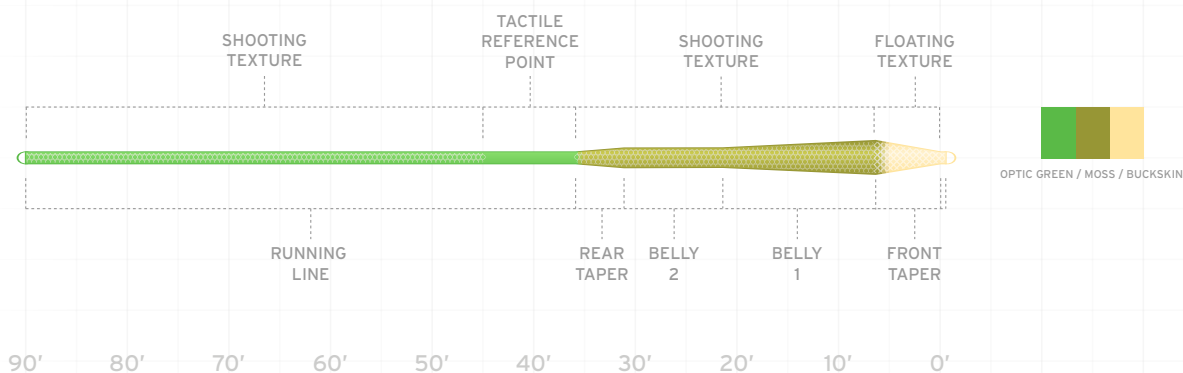

*Grain weight for the first 30'

MPX

Half-Size Heavy Line for a Variety of Applications

- Features the revolutionary **AST Plus** slickness additive for superior shooting ability and increased durability
- Floating Texture on the tip section for the ultimate in flotation; it simply keeps dry flies floating longer
- Shooting Texture running line delivers longer casts, thanks to a reduction in friction
- An excellent general-presentation line for trout, panfish, bass, grayling and carp; also useful for steelhead, salmon, and pike
- Made a half-size heavy to load fast-action rods, but works well with a variety of rod actions
- Best for large dry flies, nymphs, and streamers
- For use in moderate and cold climates
- Braided multifilament core
- **SA AMPLITUDE MPX WF X F**
(X = line weight)