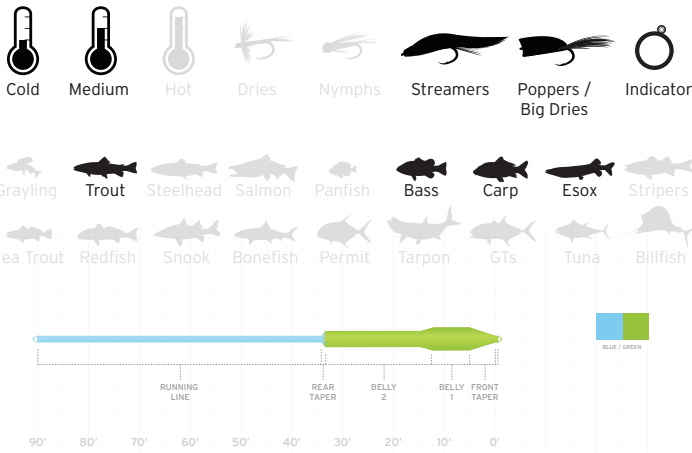

MASTERY

TITAN

Quick-Loading Line for Large Bass and Pike Flies

- Designed for targeting bass and pike; perfect for carp and throwing streamers at trout
- Powerful head loads quickly and delivers large flies to distant targets
- Will turn over the largest flies imaginable
- Built two sizes heavy for turning over big rigs; use designated line weight for your rod
- Ideal line for boat or wade fishing
- For use in moderate and cold climates
- Braided multifilament core
- **SA MS TTN WF X F** (X = line weight)

ITEM NUMBER	LINE WEIGHT	SUGG RETAIL	HEAD LENGTH	TOTAL LENGTH	HEAD WEIGHT	GRAIN WEIGHT*
120913	WF-6-F	79.95	33.5'	90.0'	230	210
120920	WF-7-F	79.95	33.5'	90.0'	265	240
120937	WF-8-F	79.95	33.5'	90.0'	310	280
120944	WF-9-F	79.95	33.5'	90.0'	365	330
120951	WF-10-F	79.95	33.5'	90.0'	420	380

*Grain weight for the first 30'

JUNGLE TITAN

For Throwing Big Flies Deep in the Jungle

- Designed for throwing big dries and streamers to jungle fish such as peacock bass and golden dorado
- Powerful head loads quickly and delivers large flies to distant targets
- Will turn over the largest flies imaginable
- Built two sizes heavy for turning over big rigs; use designated line weight for your rod
- Ideal line for boat or wade fishing
- Tropi-Core technology remains slick and stiff in tropical environments
- **SA MS JUNGLE TITAN WF X F** (X = line weight)

ITEM NUMBER	LINE WEIGHT	SUGG RETAIL	HEAD LENGTH	TOTAL LENGTH	HEAD WEIGHT	GRAIN WEIGHT*
127004	WF-8-F	79.95	33.5'	90.0'	310	280
127011	WF-9-F	79.95	33.5'	90.0'	365	330
127028	WF-10-F	79.95	33.5'	90.0'	420	380

*Grain weight for the first 30'