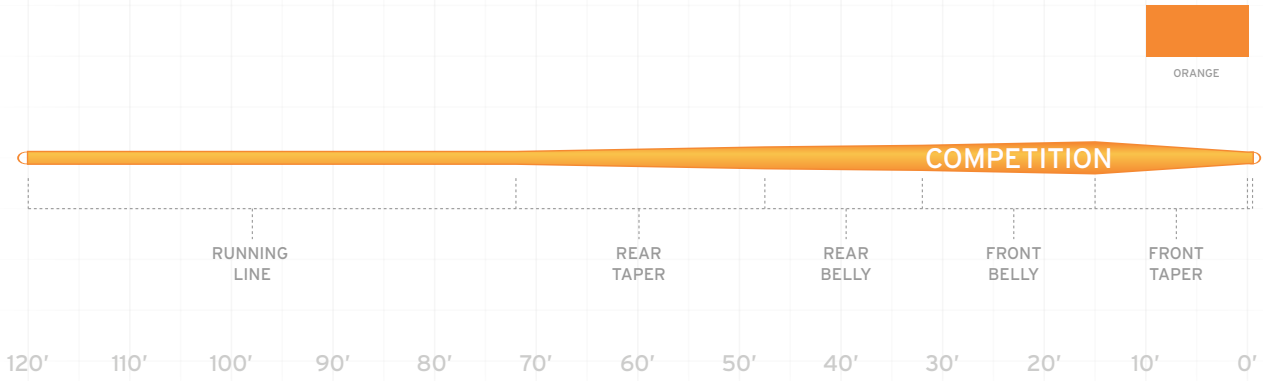

ITEM NUMBER	LINE WEIGHT	SUGG RETAIL	HEAD LENGTH	TOTAL LENGTH	HEAD WEIGHT	GRAIN WEIGHT*
112659	WF-5-F COMP	84.95	68.5'	120.0'	300	140
112666	WF-6-F COMP	84.95	70.5'	120.0'	340	160
112673	WF-7-F COMP	84.95	72.5'	120.0'	405	185

*Grain weight for the first 30'