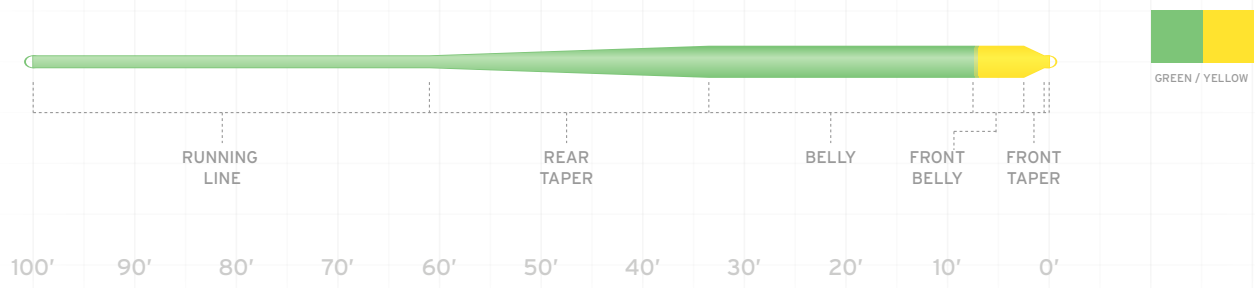

ITEM NUMBER	LINE WEIGHT	SUGG RETAIL	HEAD LENGTH	TOTAL LENGTH	HEAD WEIGHT	GRAIN WEIGHT*
123815	WF-5-F	79.95	60.0'	100.0'	325	175
123822	WF-6-F	79.95	60.0'	100.0'	355	200
123839	WF-7-F	79.95	61.0'	100.0'	405	225
123846	WF-8-F	79.95	62.0'	100.0'	455	260
123853	WF-9-F	79.95	63.0'	100.0'	560	305