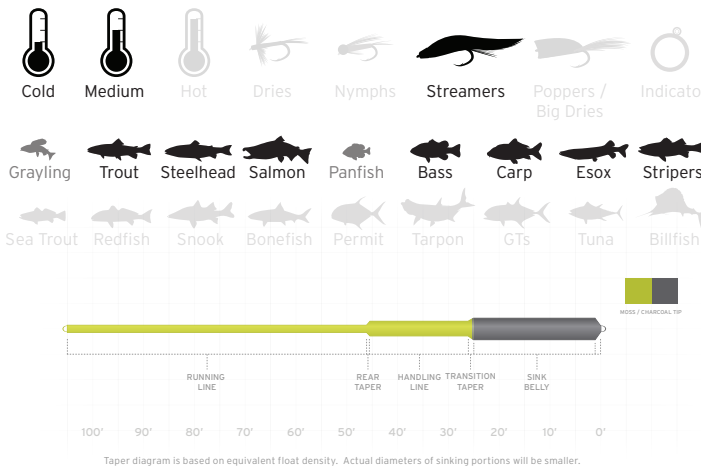

SONAR SINK 25 COLD

Sinking-Head Fly Line for Cold Water

- 25' extra-fast sinking head with handling line
- For coldwater applications; designed for fishing streamers while wading
- An excellent streamer line for trout, bass, steelhead, and salmon; works well for stripers
- Low-tangle design increases shooting distance
- Floating running line
- Super Fast Sink: 4.0 - 8.0 ips, sinks 4' - 15'
- For use in moderate and cold climates
- Braided multifilament core
- **SA SONAR SINK 25 ###** (# = grain weight)