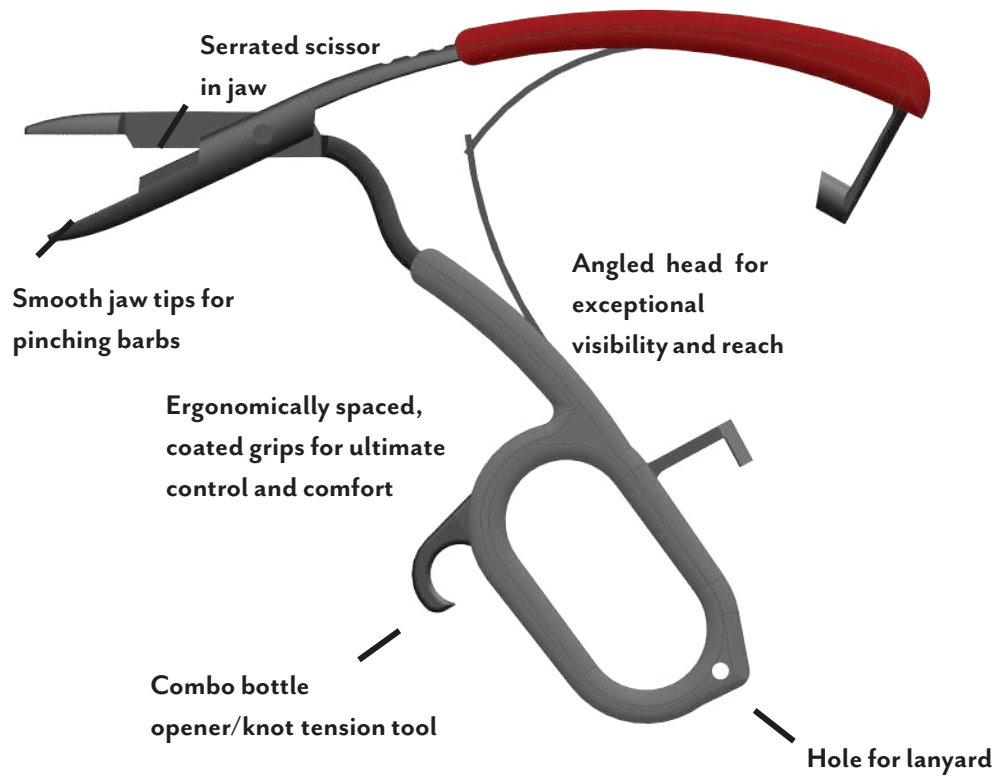

NEW

REGULATOR ERGO HEMO

Multi function fishing clamp

- Angled Head for Exceptional Visibility and Reach
- Smooth Jaws for Pinching Barbs, and Serrated Scissor
- Ergonomically Spaced Foam Grips Provide Ultimate Control and Comfort
- Combo Bottle Opener/Knot Tension Tool
- Sugg. Retail \$29.95
- Item No. 140867