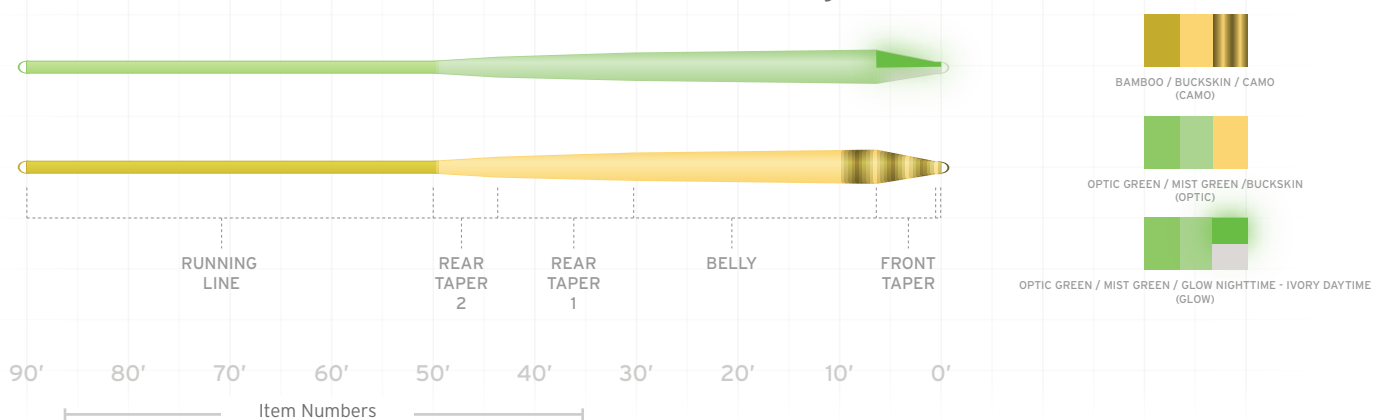

CAMO	OPTIC	GLOW	LINE WEIGHT	SUGG RETAIL	HEAD LENGTH	TOTAL LENGTH	HEAD WEIGHT	GRAIN WEIGHT*
132725	132664	138246	WF-3-F	99.95	47.0'	90.0'	155	110
132732	132671	138253	WF-4-F	99.95	48.0'	90.0'	190	130
132749	132688	138260	WF-5-F	99.95	49.0'	90.0'	225	150
132756	132695	138277	WF-6-F	99.95	50.0'	90.0'	265	175
132763	132701	138284	WF-7-F	99.95	51.0'	90.0'	305	200
132770	132718	138291	WF-8-F	99.95	52.0'	90.0'	350	225

*Grain weight for the first 30'