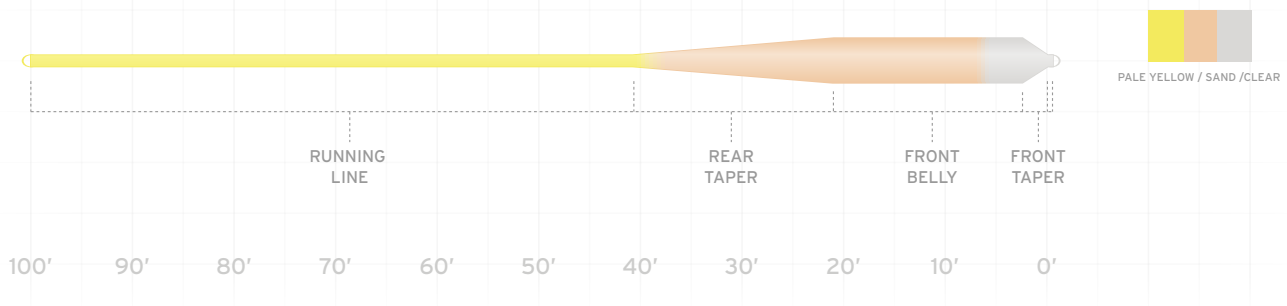

ITEM NUMBER	LINE WEIGHT	SUGG RETAIL	HEAD LENGTH	TOTAL LENGTH	HEAD WEIGHT	GRAIN WEIGHT*
136310	WF-6-F/I	99.95	40.0'	100.0'	230	175
136327	WF-7-F/I	99.95	40.0'	100.0'	255	205
136334	WF-8-F/I	99.95	40.0'	100.0'	300	235
136341	WF-9-F/I	99.95	40.0'	100.0'	335	270
136358	WF-10-F/I	99.95	40.0'	100.0'	390	320
136365	WF-11-F/I	99.95	40.0'	100.0'	450	365
136372	WF-12-F/I	99.95	40.0'	100.0'	515	435

*Grain weight for the first 30'