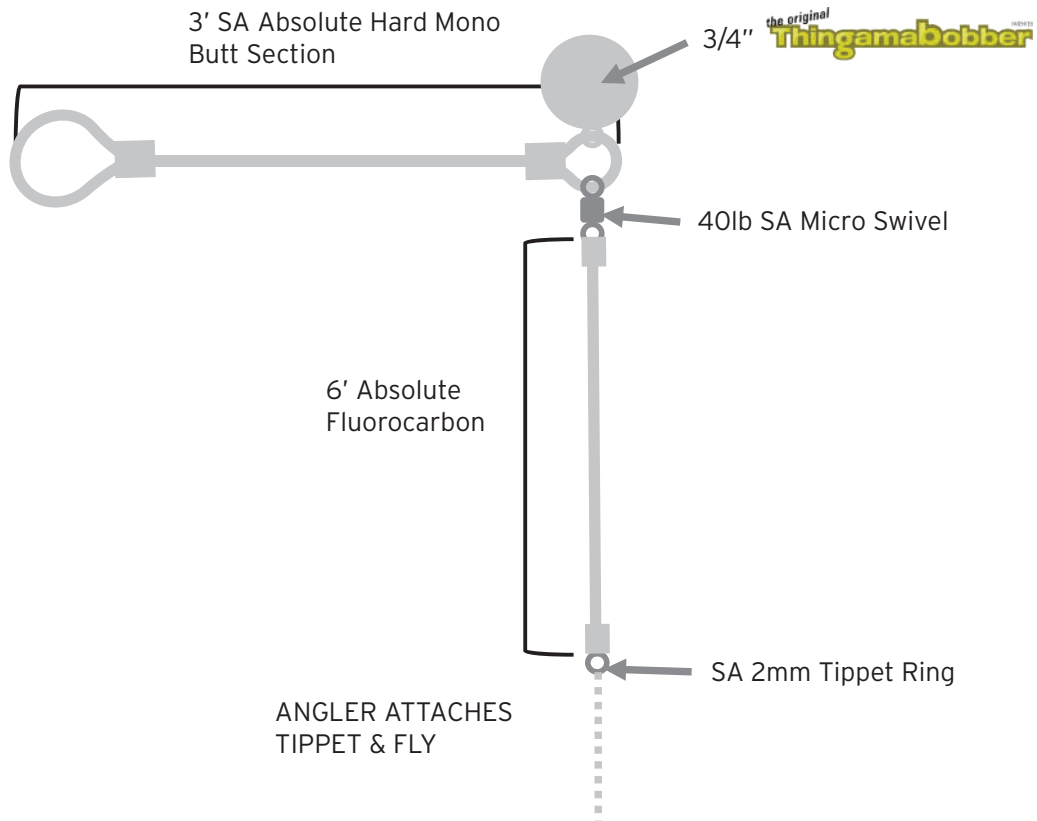

ABSOLUTE TROUT STEALTH

Freshwater Tapered Leader

- Light olive tint reduces line flash for ultra wary fish

ITEM NUMBER	LENGTH	SIZE	SUGG RETAIL	TIPPET DIAMETER	BUTT DIAMETER	BREAK STRENGTH
140416	7.5'	6X	6.95	0.005" / 0.13 MM	0.023" / 0.58 MM	3.5 LB / 1,6KG
140423	7.5'	5X	6.95	0.006" / 0.15 MM	0.023" / 0.58 MM	5.9 LB / 2,7KG
140430	7.5'	4X	6.95	0.007" / 0.18 MM	0.024" / 0.61 MM	7.4 LB / 3,4KG
140447	7.5'	3X	6.95	0.008" / 0.20 MM	0.024" / 0.61 MM	9.0 LB / 4,1KG
134125	9'	7X	6.95	0.004" / 0.10 MM	0.023" / 0.58 MM	2.4 LB / 1,1KG
134132	9'	6X	6.95	0.005" / 0.13 MM	0.023" / 0.58 MM	3.5 LB / 1,6KG
134149	9'	5X	6.95	0.006" / 0.15 MM	0.023" / 0.58 MM	5.9 LB / 2,7KG
134156	9'	4X	6.95	0.007" / 0.18 MM	0.024" / 0.61 MM	7.4 LB / 3,4KG
134163	9'	3X	6.95	0.008" / 0.20 MM	0.024" / 0.61 MM	9.0 LB / 4,1KG

**NEW
NEW
NEW
NEW**

LEADERS

NEW

ABSOLUTE RIGHT ANGLE LEADER

Freshwater Tapered Leader

- Perpendicular dropper section ensures quick, efficient sinking of flies and accurate strike detection
- Pre-rigged leader perfect for most trout indicator nymphing situations
- Includes butt section, indicator, and dropper section. Angler attaches terminal tippet and flies to supplied tippet ring
- Hand-tied in the USA

ITEM NUMBER	LENGTH	SIZE	SUGG RETAIL
140966	9'	3X-4X	14.95
140959	9'	5X-6X	14.95

ABSOLUTE EURO NYMPH

Freshwater Tippet

- Small diameter butt section to match with small diameter euro nymph lines
- Integrated Absolute Tri-color sighter
- Tippet ring allows easy attachment of tippet material