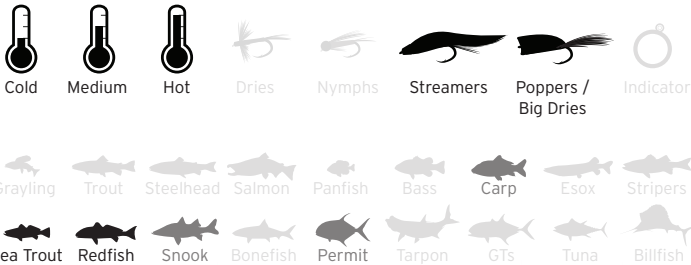

*Grain weight for the first 30'

REDFISH WARM AND COLD

For Redfish in Cold and Warm Temperatures

- Features the revolutionary **AST Plus** slickness additive for superior shooting ability and increased durability
- Short front taper and head for quick, powerful casts
- Made a half size heavy to deliver large flies in demanding situations
- Warm and cold version to cover both summer and winter redfish
- **SA AMP S REDFISH Y WF XX F**
(Y = Temp) (X = line weight)