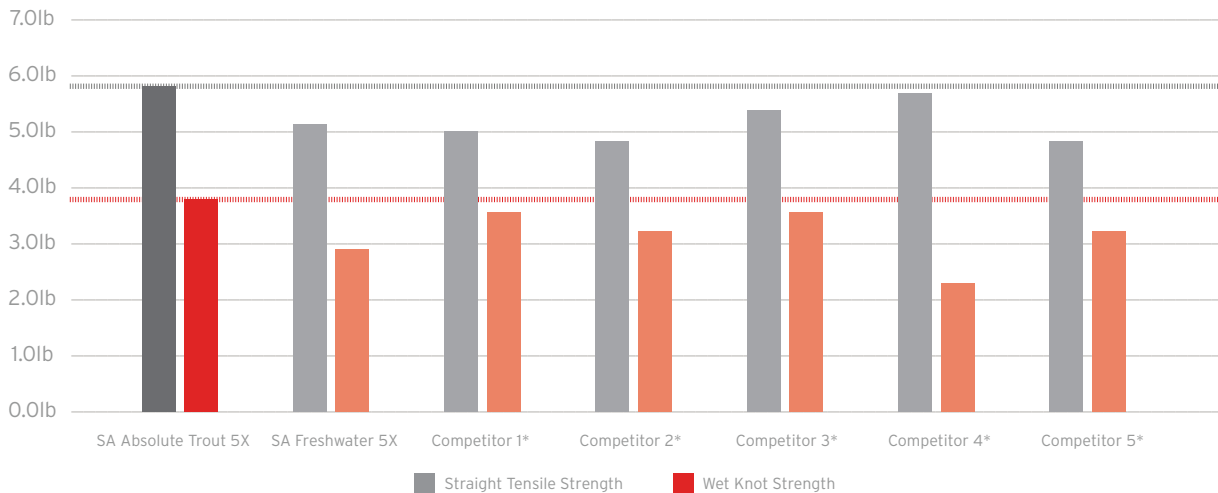

ABSOLUTE LEADER & TIPPET BY SA SCIENTIFIC ANGLERS

Best in class material. Absolute leaders and tippet are made with proprietary copolymer blends that drastically limit water absorption while maintaining optimal suppleness for high knot strength. A post production coating further limits water absorption and UV degradation while increasing lubricity to manage heat buildup from knot tightening friction. This results in a 29% higher wet knot strength for nylon and 15% strength gain for fluorocarbon and 33% higher knot strength for Supreme Fluorocarbon over previous offerings.

Competitive testing performed by **3rd party testing facility:**