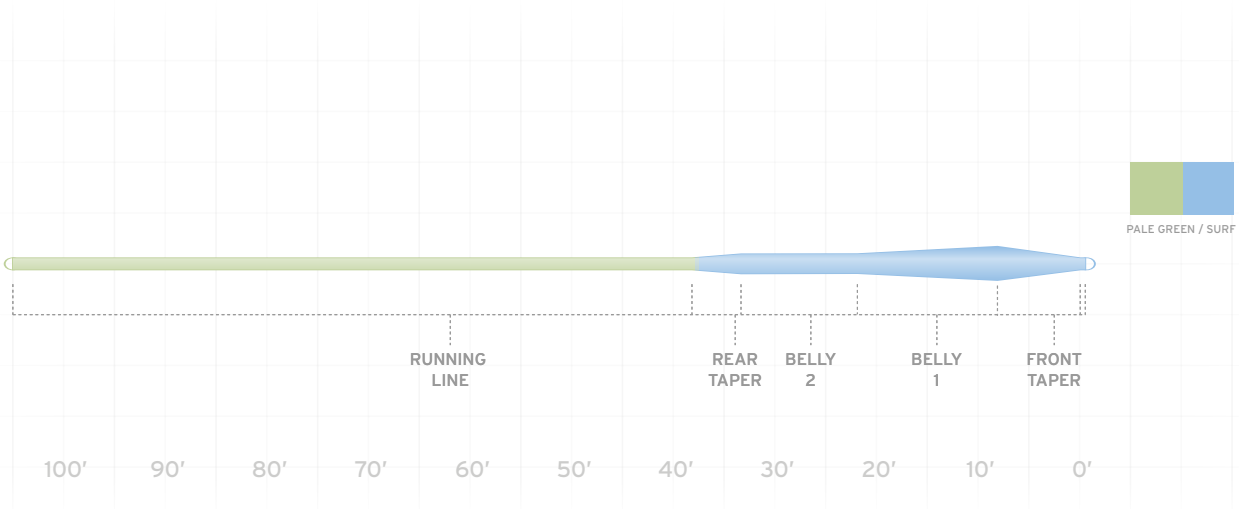

ITEM NUMBER	LINE WEIGHT	SUGG RETAIL	HEAD LENGTH	TOTAL LENGTH	HEAD WEIGHT	GRAIN WEIGHT*
129398	WF-5-H	99.95	37.5'	105.0'	205	160
129404	WF-6-H	99.95	39.5'	105.0'	250	185
129411	WF-7-H	99.95	41.5'	105.0'	290	210

*Grain weight for the first 30'