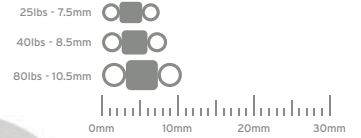

ITEM NUMBER	SUGG RETAIL
140485	29.95

MICRO SWIVELS

Prevent Line Twist

- Prevents twist with large, air resistant flies like poppers and streamers
- Available in three sizes: X-Small (25lb test) Small (40lb test) Large (80lb test)
- Black finish for wary fish
- 10 to a package