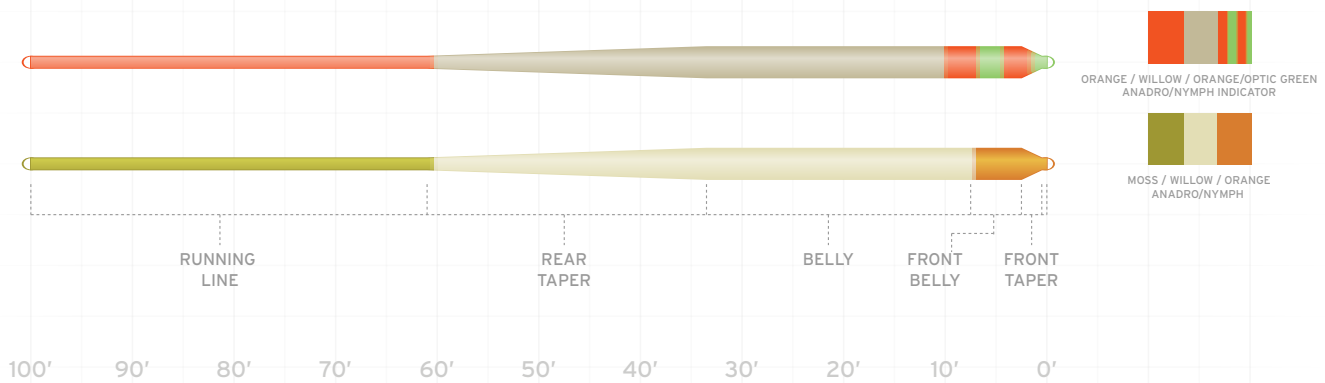

*Grain weight for the first 30'

ANADRO/NYMPH

For Nymphing Big Rivers and Still Waters

- Features the revolutionary **AST Plus** slickness additive for superior shooting ability and increased durability
- Long rear taper for extended line control and long-distance casting; the best nymphing taper we offer
- An unbelievable indicator line for nymphing up trout and bass or swinging flies for steelhead and salmon; excellent for double-nymph rigs or hopper-droppers
- The stillwater indicator version, features alternating high viz color bands at the tip, for easy tracking and strike detection
- Overweighted by 1.5 sizes to assist in turning over heavy rigs; use designated line weight for your rod
- Use one size heavy for switch rods
- For use in moderate and cold climates
- Braided multifilament core
- **SA AMP SMTH ANADRO WF X F**
(X = line weight)