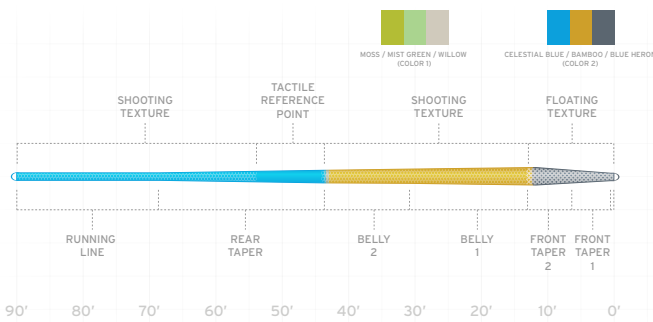

COLOR 1 NUMBER	COLOR 2 NUMBER	LINE WEIGHT	SUGG RETAIL	HEAD LENGTH	TOTAL LENGTH	HEAD WEIGHT	GRAIN WEIGHT*
136594	128780	WF-3-F	129.95	64.0'	90.0'	195	100
136600	128797	WF-4-F	129.95	66.0'	90.0'	240	120
136617	128803	WF-5-F	129.95	68.0'	90.0'	300	140
136624	128810	WF-6-F	129.95	70.0'	90.0'	340	160
136631	128827	WF-7-F	129.95	72.0'	90.0'	405	185

*Grain weight for the first 30'

ITEM NUMBER	LINE WEIGHT	SUGG RETAIL	BELLY LENGTH	TOTAL LENGTH	GRAIN WEIGHT*
137140	DT-1-F	129.95	78.0'	85.0'	60
136754	DT-2-F	129.95	76.5'	85.0'	80
136761	DT-3-F	129.95	75.0'	85.0'	100
136778	DT-4-F	129.95	73.5'	85.0'	120
136785	DT-5-F	129.95	72.0'	85.0'	140
136792	DT-6-F	129.95	70.5'	85.0'	160

*Grain weight for the first 30'