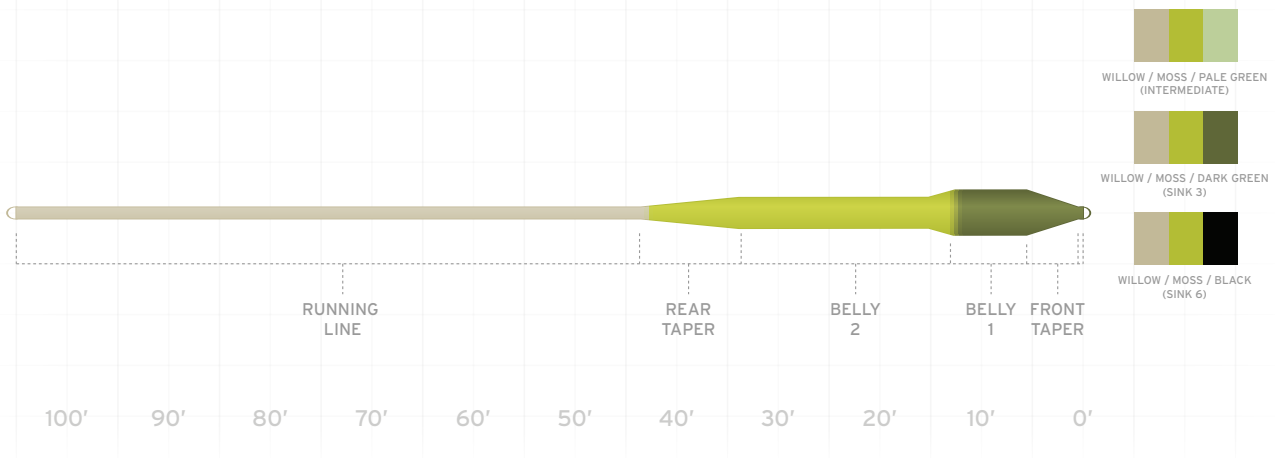

F/I	F/S3	F/S6	LINE WEIGHT	SUGG RETAIL	HEAD LENGTH	TOTAL LENGTH	SINK TIP LENGTH	HEAD WEIGHT	GRAIN WEIGHT*
137072	131988	132046	WF-5-FS	99.95	43.0'	105.0'	8.0'	245	185
137089	131995	132053	WF-6-FS	99.95	43.0'	105.0'	10.0'	280	210
137096	132008	132060	WF-7-FS	99.95	43.0'	105.0'	12.0'	320	240
137102	132015	132077	WF-8-FS	99.95	43.0'	105.0'	14.0'	380	280
137119	132022	132084	WF-9-FS	99.95	43.0'	105.0'	16.0'	435	330
137126	132039	132091	WF-10-FS	99.95	43.0'	105.0'	16.0'	505	380

*Grain weight for the first 30'