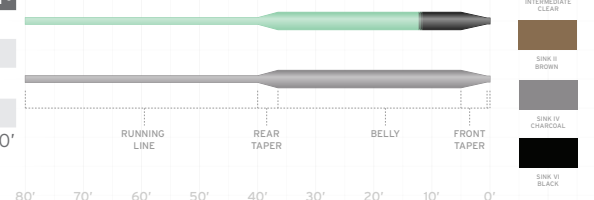

WET CEL

General-Purpose Sinking Fly Line

- Several different sink rates available to target a variety of species
- Sink Rates:
  - Int. = 1.25 ips
  - Sink 2 = 1.75 - 2.75 ips
  - Sink 4 = 3.5 - 3.5 ips
  - Sink 6 = 5.5 - 6.5 ips
- Braided multifilament core (Sink 2, Sink 4, Sink 6)
- Monofilament core (Intermediate)

Item Numbers

WETCEL SINK TIP 4	WETCEL INT.	WETCEL SINK 2	WETCEL SINK 4	WETCEL SINK 6	LINE WEIGHT	SUGG RETAIL	HEAD LENGTH	TOTAL LENGTH	GRAIN WEIGHT*
138840	112222	112260	112307	112345	WF-5-S	39.95	40.0'	80.0'	140
138857	112239	112277	112314	112352	WF-6-S	39.95	40.0'	80.0'	160
138864	112246	112284	112321	112369	WF-7-S	39.95	40.0'	80.0'	185
138871	112253	112291	112338	112376	WF-8-S	39.95	40.0'	80.0'	210

*Grain weight for the first 30'