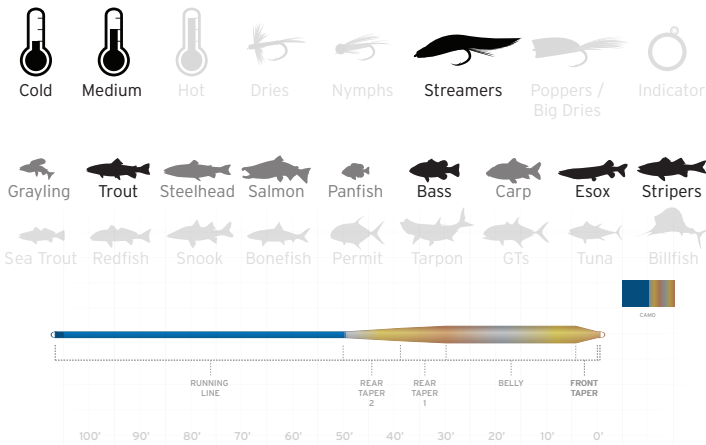

SONAR CAMO INTERMEDIATE

Camouflage Line for Sub-Surface Fishing

- Based on our popular Infinity Salt taper
- Made half size heavy for larger flies and windy days
- Full intermediate, coldwater coating over camouflage core for stealthy presentations with minimal memory in cold to medium waters
- Sink rate: 1.25 IPS (intermediate)
- **SA SONAR CAMO INT WF XX I** (X = line weight)

ITEM NUMBER	LINE WEIGHT	SUGG RETAIL	HEAD LENGTH	TOTAL LENGTH	HEAD WEIGHT	GRAIN WEIGHT*
139205	WF-8-I	99.95	49.0'	105.0'	330	225
139212	WF-9-I	99.95	50.0'	105.0'	395	260
139229	WF-10-I	99.95	51.0'	105.0'	475	305

*Grain weight for the first 30'