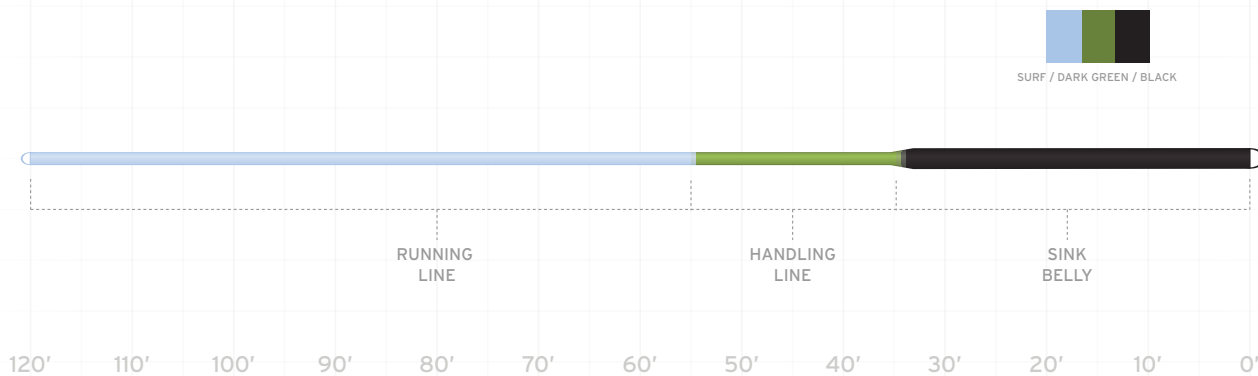

ITEM NUMBER	LINE WEIGHT	SUGG RETAIL	HEAD LENGTH	TOTAL LENGTH	GRAIN WEIGHT*
136211	CUT TO LENGTH	99.95	35.0'	105.0'	462

*Grain weight for the first 33'