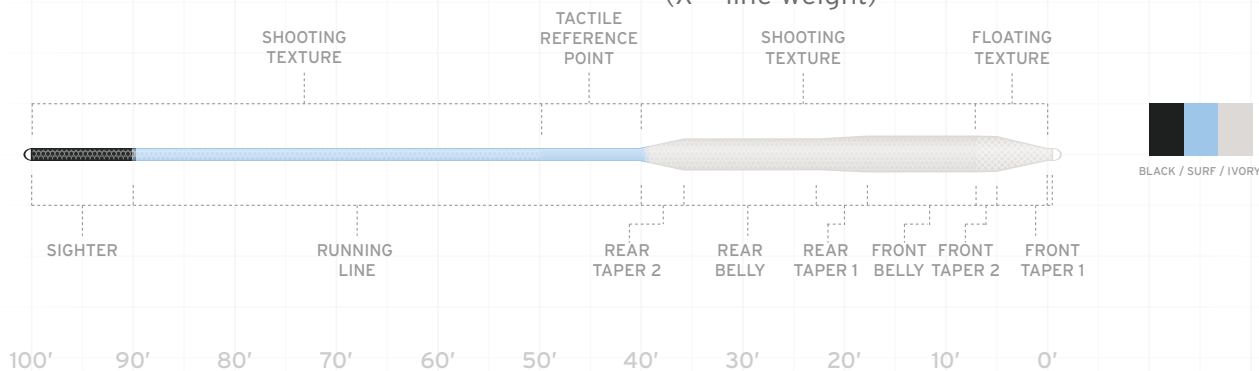

*Grain weight for the first 30'

BONEFISH

For Bonefish on the Flats

- Features the revolutionary **AST Plus** slickness additive for superior shooting ability and increased durability
- Floating Texture on the tip section for the ultimate in flotation
- Shooting Texture running line delivers longer casts, thanks to a reduction in friction
- High-contrast sighter to identify the back of the line when fighting fish on long runs
- Revised taper for delicate deliveries to skittish fish in crystal-clear water; an excellent line for bonefish and permit; loads fast and lands light for increased accuracy
- Medium-length head for line control and optimal casting and fishing at 60-80 feet
- Tropi-Core technology remains stiff and slick in tropical environments
- **SA AMPLITUDE BONEFISH WF X F** (X = line weight)