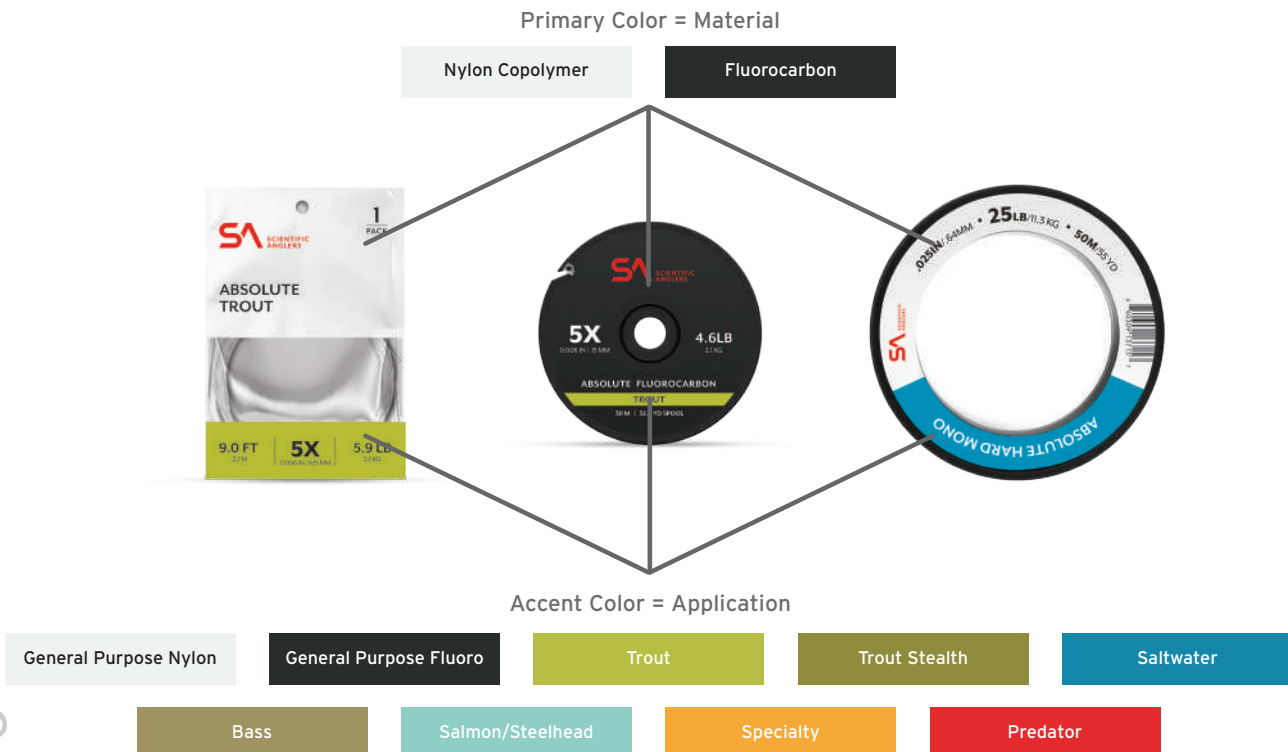

*Competitive materials in no particular order: Rio Powerflex+, Rio Powerflex, Umpqua, Trouthunter, Trouthunter EVO

Simple and sustainable packaging. Intuitive color scheme for easy identification of material and application. Leader packages are 100% biodegradable, including plastic window and ink, to reduce single use plastic packaging. Small tippet spools feature a color-coded, printed silicone band for better tippet retention and legibility.