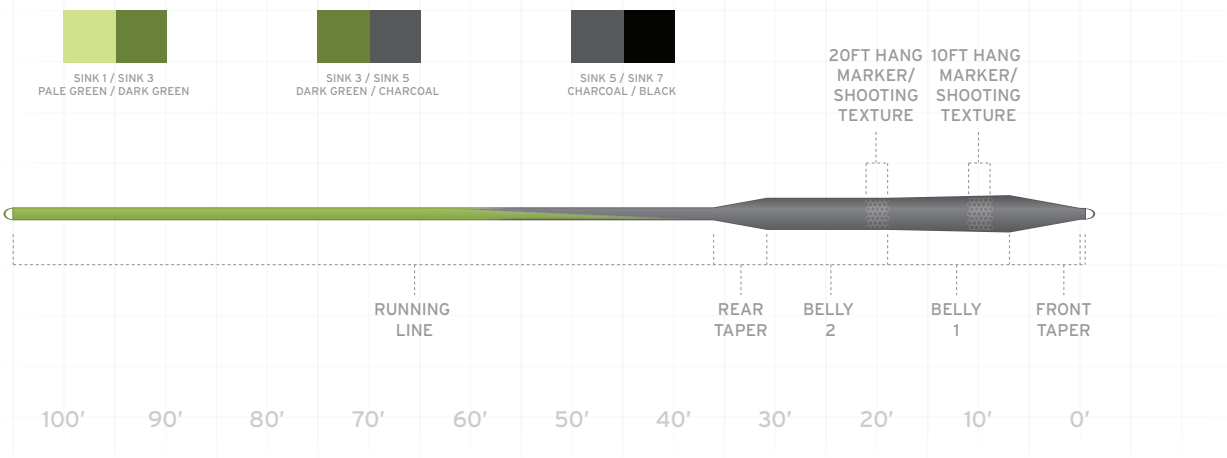

Item Numbers									
SINK 1/ SINK 3	SINK 3/ SINK 5	SINK 5/ SINK 7	LINE WEIGHT	SUGG RETAIL	HEAD LENGTH	TOTAL LENGTH	HEAD WEIGHT	GRAIN WEIGHT*	
129275	-	-	WF-4-S	99.95	35.5'	105.0'	190	160	
129282	129329	-	WF-5-S	99.95	35.5'	105.0'	215	185	
129299	129336	110976	WF-6-S	99.95	35.5'	105.0'	245	210	
129305	129343	129367	WF-7-S	99.95	35.5'	105.0'	275	240	
-	-	129374	WF-8-S	99.95	35.5'	105.0'	320	280	

*Grain weight for the first 30'