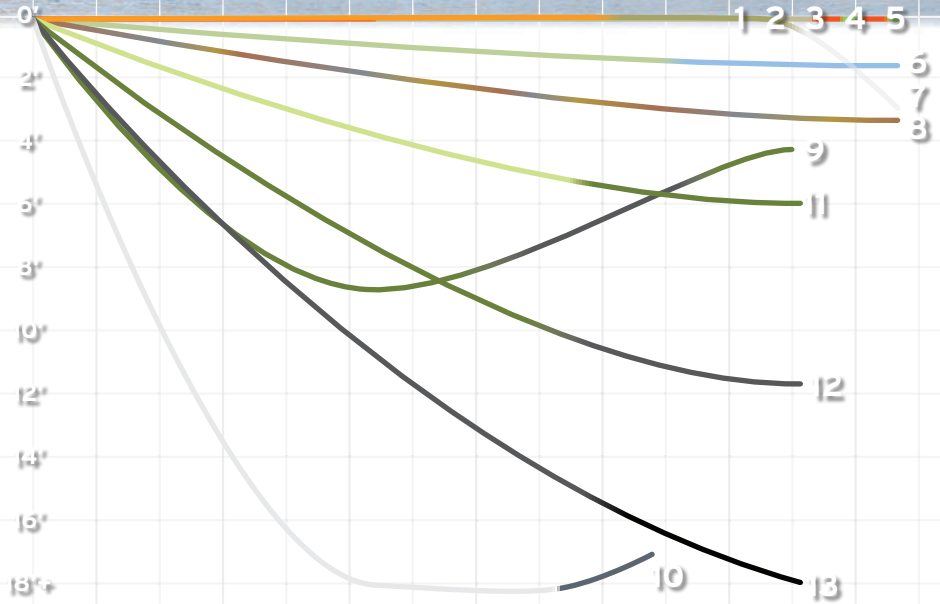

- Brian Chan

<p>AMPLITUDE ANADRO/NYPH 1</p> <p>PG.46</p>	<p>AMPLITUDE INFINITY 2</p> <p>PG.42</p>	<p>AMPLITUDE SMOOTH STILLWATER INDICATOR 3</p> <p>PG.58</p>	<p>AMPLITUDE SMOOTH TITAN LONG 4</p> <p>PG.59</p>	<p>AMPLITUDE SMOOTH INFINITY 5</p> <p>PG.56</p>
<p>SONAR STILLWATER HOVER 6</p> <p>PG.84</p>	<p>SONAR STILLWATER CLEAR EMERGER TIP 7</p> <p>PG.86</p>	<p>SONAR STILLWATER CLEAR CAMO 8</p> <p>PG.85</p>	<p>SONAR STILLWATER PARABOLIC 9</p> <p>PG.88</p>	<p>SONAR STILLWATER BOOBY 10</p> <p>PG.89</p>
<p>SONAR STILLWATER SD 1/3 11</p> <p>PG.87</p>	<p>SONAR STILLWATER SD 3/5 12</p> <p>PG.87</p>	<p>SONAR STILLWATER SD 5/7 13</p> <p>PG.87</p>		