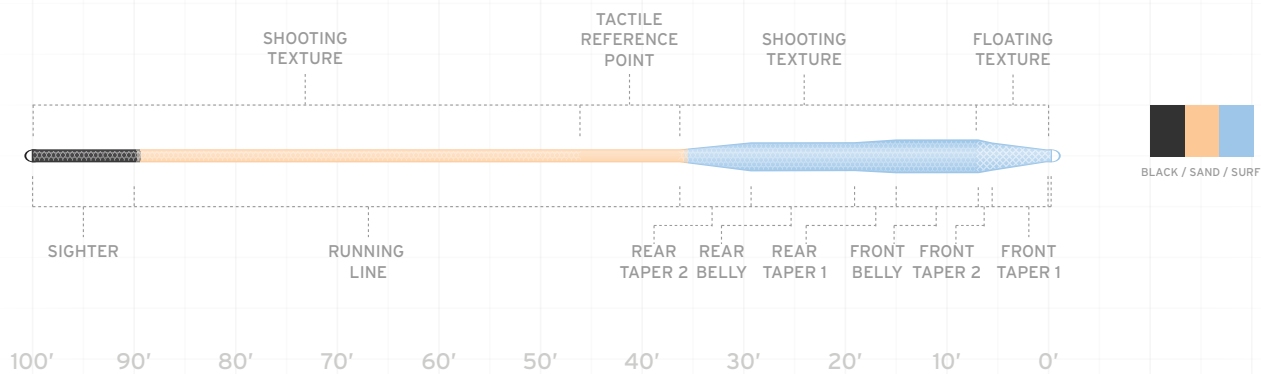

*Grain weight for the first 30'

TARPON

For Targeting Laid-Up or Moving Tarpon

- Features the revolutionary **AST Plus** slickness additive for superior shooting ability and increased durability
- Floating Texture on the tip section for the ultimate in flotation
- Shooting Texture running line delivers longer casts, thanks to a reduction in friction
- High-contrast sighter to identify the back of the line when fighting fish on long runs
- Loads fast, shoots quickly, lands softly for wary fish; optimal casting and fishing at 80 feet
- Stealthy color scheme for wary fish
- Reinforced 45lb. big-game core
- Tropi-Core technology remains stiff and slick in tropical environments
- **SA AMPLITUDE TARPON WF X F**
(X = line weight)