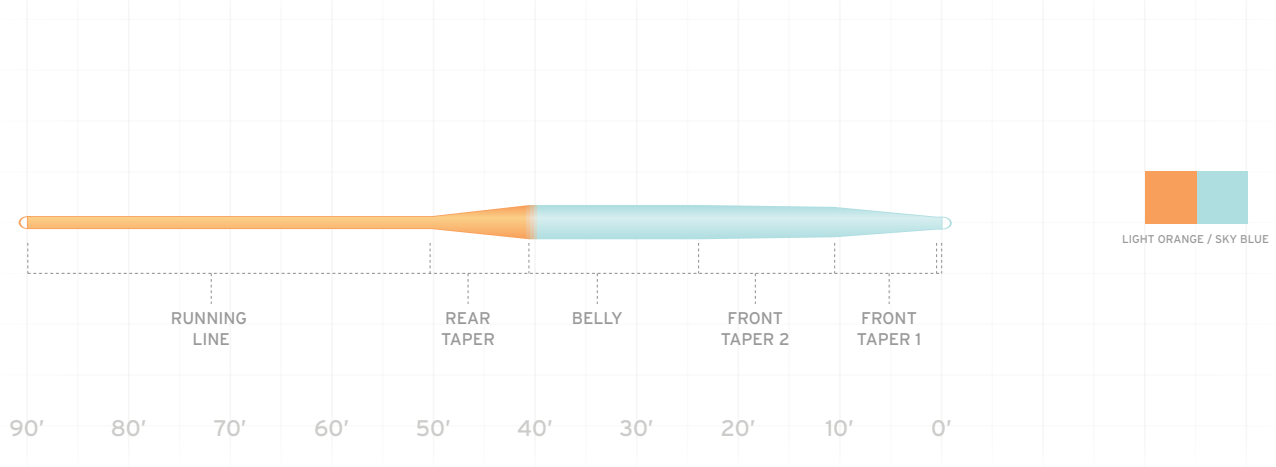

ITEM NUMBER	LINE WEIGHT	SUGG RETAIL	HEAD LENGTH	TOTAL LENGTH	GRAIN WEIGHT*
136648	WF-6/7-F	79.95	50.0'	90.0'	400
136655	WF-7/8-F	79.95	50.0'	90.0'	500

*Grain weight for the first 40'

MASTERY

EXPERT DISTANCE COMPETITION