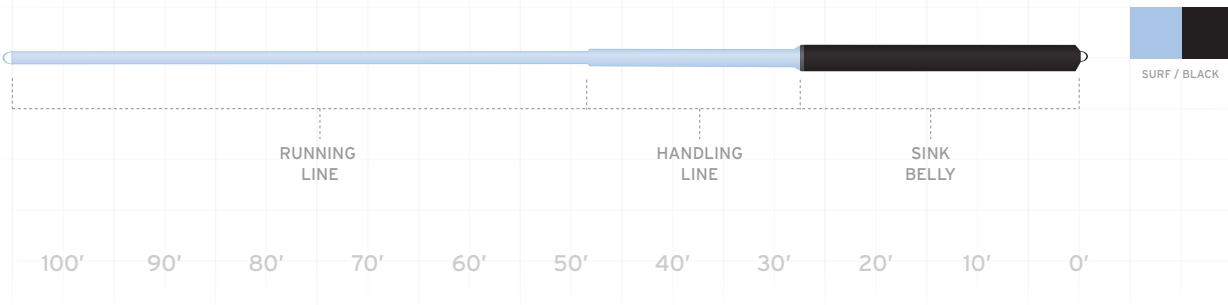

ITEM NUMBER	LINE WEIGHT	SUGG RETAIL	HEAD LENGTH	TOTAL LENGTH	GRAIN WEIGHT*
136013	200 GR	99.95	27.0'	105.0'	200
136020	250 GR	99.95	27.0'	105.0'	250
136037	300 GR	99.95	27.0'	105.0'	300

*Grain weight for the first 27'