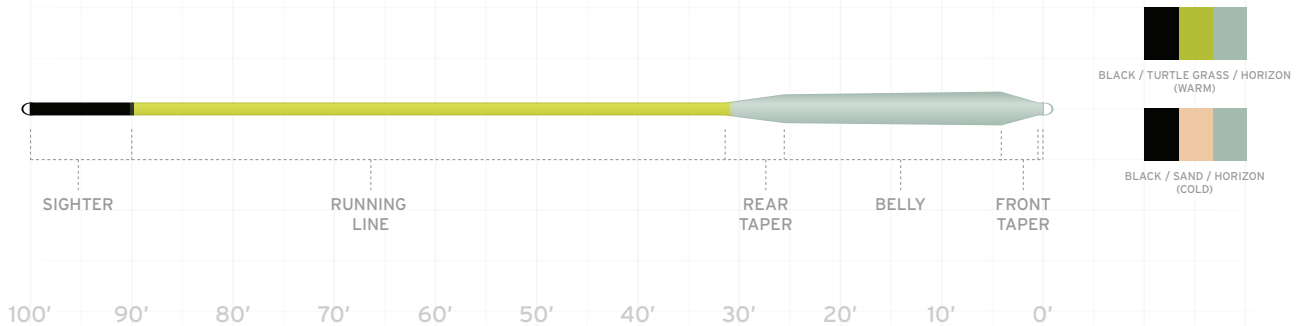

WARM	COLD	LINE WEIGHT	SUGG RETAIL	HEAD LENGTH	TOTAL LENGTH	HEAD WEIGHT	GRAIN WEIGHT*
138413	-	WF-6-F	99.95	31.0'	100.0'	180	175
138420	-	WF-7-F	99.95	31.0'	100.0'	205	200
138437	138451	WF-8-F	99.95	31.0'	100.0'	235	225
138444	138468	WF-9-F	99.95	31.0'	100.0'	275	260
-	138475	WF-10-F	99.95	31.0'	100.0'	320	305

*Grain weight for the first 30'